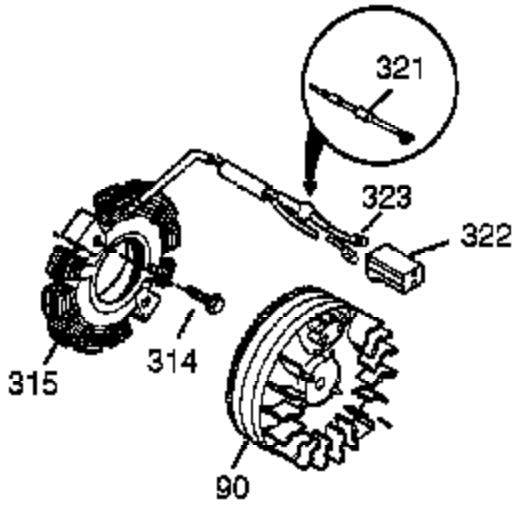

Ref #	Part Number	Qty	Description
90	611090	1	Flywheel (W/Ring Gear)
111B	611226	1	Rocker On/Off Switch
178	650928	2	Nut & Lock Washer, 1/4-20
241	37559	1	Air Cleaner Body
260	37667	1	Blower Housing
370L	37668	1	Low Oil Decal