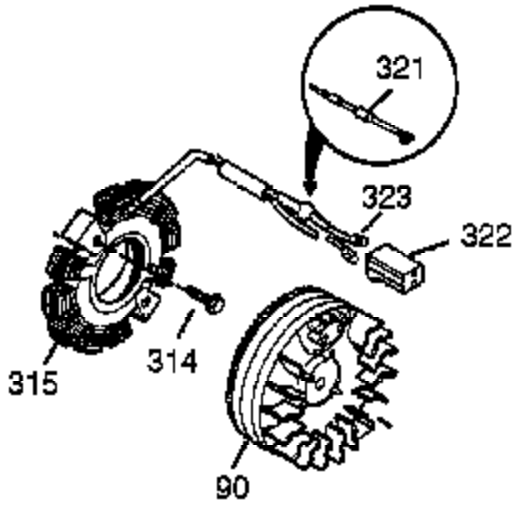

Ref #	Part Number	Qty	Description
90	611094	1	Flywheel (W/Ring Gear)
178	650928	2	Nut & Lock Washer, 1/4-20
241	37559	1	Air Cleaner Body
260	37558	1	Blower Housing
300A	37099	1	Fuel Tank (Incl. 292 & 301)
306	35499	1	Oil Fill Tube Gasket
314	650873	2	Screw, 1/4-20 x 3/4"
315	611104	1	Alternator Coil (3/5 Split)(Incl. 321 -323)
321	611161	1	Diode
322	611142	1	Connector Body
323	611118	2	Terminal
338	650821	1	Screw, 10-32 x 1/2"