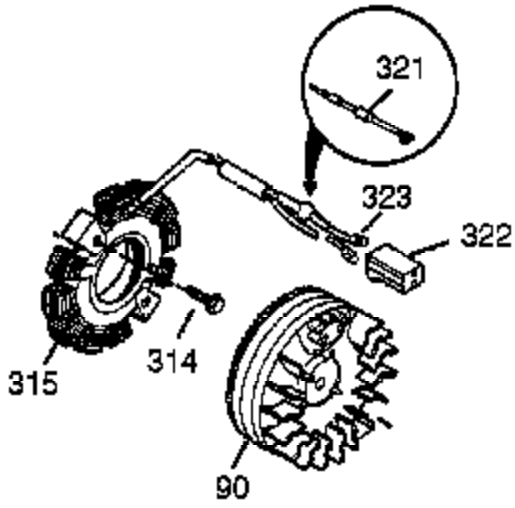

Ref #	Part Number	Qty	Description
90	611094	1	Flywheel (W/Ring Gear)
111B	611224	1	Rocker On/Off Switch
178	650928	2	Nut & Lock Washer, 1/4-20
211A	28942	1	Screw, 10-32 x 3/8"
241	37559	1	Air Cleaner Body
260	37558	1	Blower Housing
300A	37099	1	Fuel Tank (Incl. 292 & 301)
306	35499	1	Oil Fill Tube Gasket
314	650873	2	Screw, 1/4-20 x 3/4"
315	611286	1	Alternator Coil (7 Amp DC)(Incl. 322- 323B)
322	611229	1	Connector Body
323	611230	2	Terminal
323A	611276	1	Terminal
323B	611277	1	Terminal
338	650821	1	Screw, 10-32 x 1/2"
348	37586	1	Remote Choke Bracket
349	650821	1	Screw, 10-32 x 1/2"
416	35352	1	Spark Arrestor Screen
417	650760	4	Screw, 8-32 x 3/8"