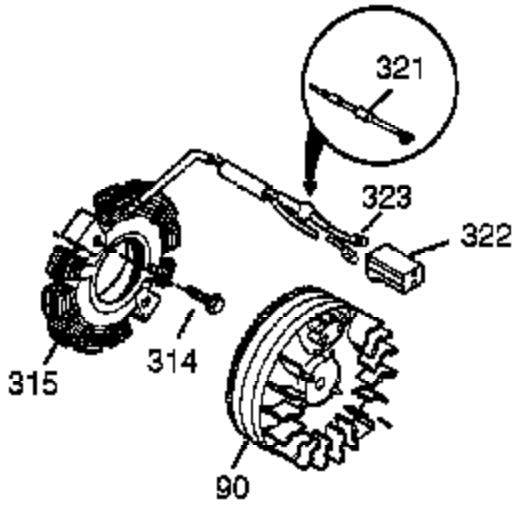

Ref #	Part Number	Qty	Description
90	611090	1	Flywheel
111B	611226	1	Rocker On/Off Switch
178	650928	2	Nut & Lock Washer, 1/4-20
241	37559	1	Air Cleaner Body
260	37667	1	Blower Housing
370L	37668	1	Low Oil Decal