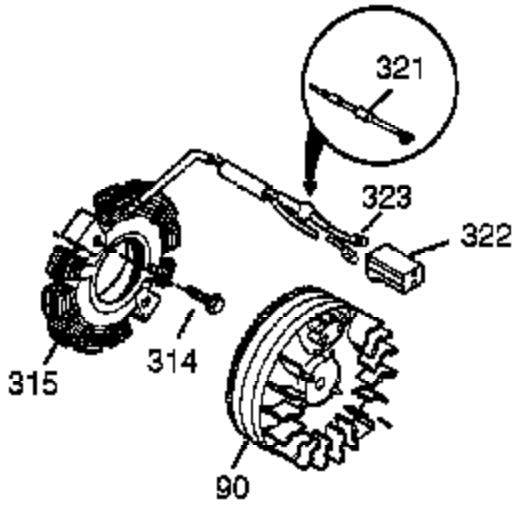

Ref #	Part Number	Qty	Description
90	611094	1	Flywheel
111B	611224	1	Rocker On/Off Switch
178	650928	2	Nut & Lock Washer, 1/4-20
209A	651056	1	Screw, 10-24 x 29/32"
241	37559	1	Air Cleaner Body
260	37558	1	Blower Housing
314	650873	2	Screw, 1/4-20 x 3/4"
315	611271	1	Alternator Coil (3/5 Split)(Incl. 321 -323)
321	611161	1	Diode
322	611229	1	Connector Body
323	611230	2	Terminal