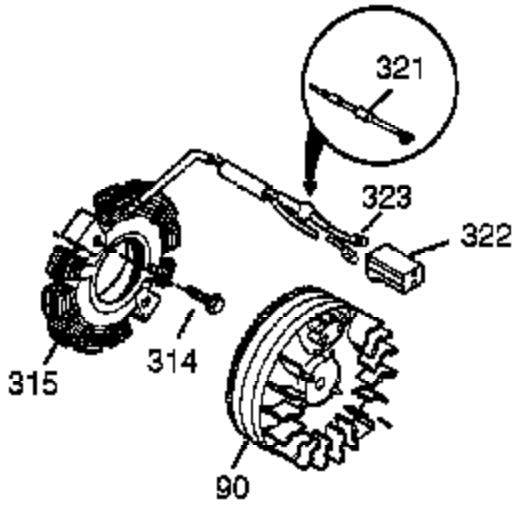

Ref #	Part Number	Qty	Description
90	611093	1	Flywheel
111B	611226	1	Rocker On/Off Switch
178	650928	2	Nut & Lock Washer, 1/4-20
241	37559	1	Air Cleaner Body
260	37667	1	Blower Housing
314	650873	2	Screw, 1/4-20 x 3/4"
315	611113	1	Alternator Coil (3 Amp DC)(Incl. 321- 323)
321	611161	1	Diode
322	610921	1	Connector Body
323	610922	2	Terminal
370L	37668	1	Low Oil Decal