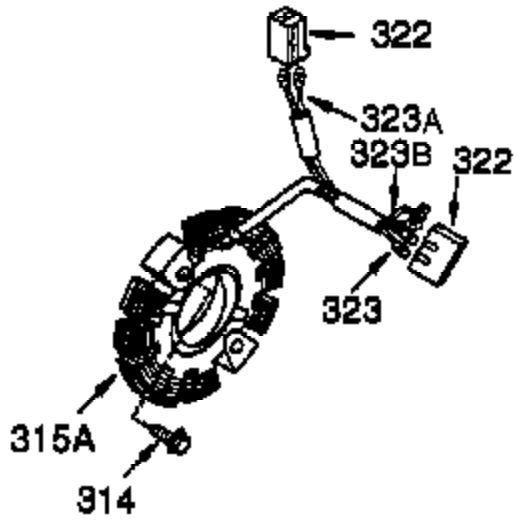

Ref #	Part Number	Qty	Description
90	611093	1	Flywheel
111B	611226	1	Rocker On/Off Switch
178	650928	2	Nut & Lock Washer, 1/4-20
241	37559	1	Air Cleaner Body
260	37667	1	Blower Housing
314	650873	2	Screw, 1/4-20 x 3/4"
315	611113	1	Alternator Coil (3 Amp DC)(Incl. 321- 323)
321	611161	1	Diode
322	610921	1	Connector Body
323	610922	2	Terminal
370L	37668	1	Low Oil Decal