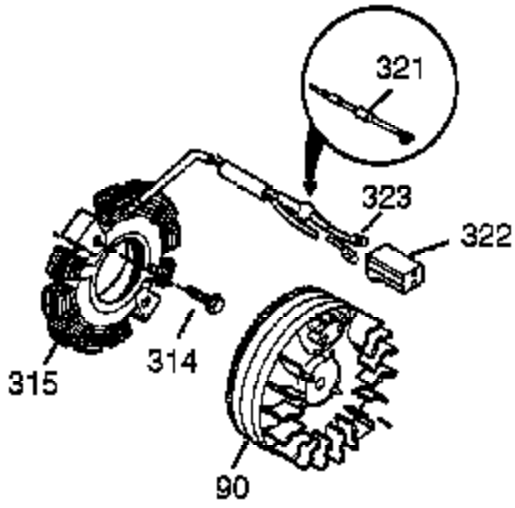

Ref #	Part Number	Qty	Description
90	611094	1	Flywheel
111B	611224	1	Rocker On/Off Switch
178	650928	2	Nut & Lock Washer, 1/4-20
241	37559	1	Air Cleaner Body
260	37558	1	Blower Housing
284	35428	1	Exhaust Deflector
284A	650760	3	Screw, 8-32 x 3/8"
306	35499	1	"O" Ring
314	650873	2	Screw, 1/4-20 x 3/4"
315	611271	1	Alternator Coil (3 Amp DC)(Incl. 321- 323)
321	611161	1	Diode
322	611229	1	Connector Body
323	611230	2	Terminal