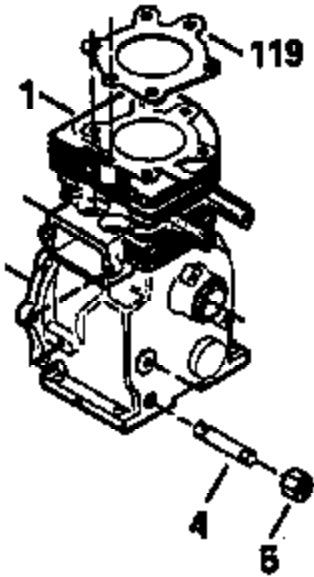

VIEW 2 of 2 ... this illustration may not depict actual equipment and is for reference only!

396