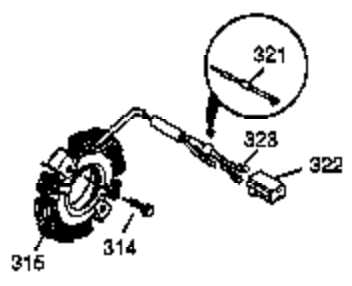

Ref #	Part Number	Qty	Description
62	650760	1	Screw, 8-32 x 3/8"
63	28545	1	Grommet
68	33356	1	Ground Terminal
92	650880	1	Lock Washer
93	650881	1	Flywheel Nut
110	35234	1	Ground Wire
129	650746	2	Screw, 5/16-18 x 1-3/8"
182	650517	2	Screw, 1/4-20 x 27/32"
225	35043	1	Carburetor Tube
238	28820	2	Screw, 10-32 x 1/2"
239	27272A	1	* Air Cleaner Gasket
240	32380	1	Air Cleaner Body
242	32377	1	Air Cleaner Bracket
245	31925	1	Air Cleaner Filter
250	31926	1	Air Cleaner Cover
251	650513	1	Wing Nut, 1/4-20"
285	35287	1	Starter Cup
286	35790	1	Starter Screen
290	30705	1	Fuel Line (10.50")
291	30962	1	Fuel Line
292A	35864	1	Fuel Filter Clamp
292	26460	2	Fuel Line Clamp
293A	650931	2	Screw, 8-32 x 1-1/2"
293	35787	1	Pulse Pump
294	35791	1	Pulse Pump Repair Kit
303	28566	1	Fuel Fitting
314	650873	2	Screw, 1/4-20 x 3/4"
315	611104	1	Alternator Coil (3/5 Split)(Incl.321, 322,323)
321	611161	1	Diode
322	611142	1	Connector Body
323	611118	2	Terminal
326	34113	1	Screen Plug
361	30063	4	Screw, 1/4-20 x 3/4"
370G	35274	1	Instruction Decal
380	632555	1	Carburetor (Incl. 184)