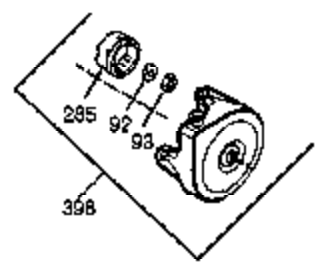

Ref #	Part Number	Qty	Description
62	650760	1	Screw, 8-32 x 3/8"
63	28545	1	Grommet
68	33356	1	Ground Terminal
92	650880	1	Lock Washer
93	650881	1	Flywheel Nut
110	35234	1	Ground Wire
129	650746	2	Screw, 5/16-18 x 1-3/8"
182	650517	2	Screw, 1/4-20 x 27/32"
225	35043	1	Carburetor Tube
238	28820	2	Screw, 10-32 x 1/2"
239	27272A	1	* Air Cleaner Gasket
240	32380	1	Air Cleaner Body
242	32377	1	Air Cleaner Bracket
245	31925	1	Air Cleaner Filter
250	31926	1	Air Cleaner Cover
251	650513	1	Wing Nut, 1/4-20"
285	35287	1	Starter Cup
286	35790	1	Starter Screen
290	30705	1	Fuel Line (10.50")
291	30962	1	Fuel Line
292A	35864	1	Fuel Filter Clamp
292	26460	2	Fuel Line Clamp
293A	650931	2	Screw, 8-32 x 1-1/2"
293	35787	1	Pulse Pump
294	35791	1	Pulse Pump Repair Kit
303	28566	1	Fuel Fitting
314	650873	2	Screw, 1/4-20 x 3/4"
315	611104	1	Alternator Coil (3/5 Split)(Incl.321, 322,323)
321	611161	1	Diode
322	611142	1	Connector Body
323	611118	2	Terminal
326	34113	1	Screen Plug
361	30063	4	Screw, 1/4-20 x 3/4"
370G	35274	1	Instruction Decal
380	632555	1	Carburetor (Incl. 184)