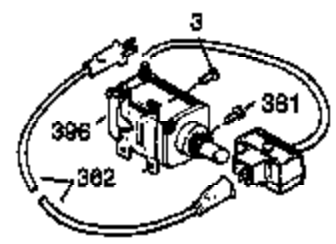

Ref #	Part Number	Qty	Description
62	650760	1	Screw, 8-32 x 3/8"
63	28545	1	Grommet
68	33356	1	Ground Terminal
92	650880	1	Lock Washer
93	650881	1	Flywheel Nut
110	35234	1	Ground Wire
129	650746	2	Screw, 5/16-18 x 1-3/8"
182	650517	2	Screw, 1/4-20 x 27/32"
225	35043	1	Carburetor Tube
238	28820	2	Screw, 10-32 x 1/2"
239	27272A	1	* Air Cleaner Gasket
240	32380	1	Air Cleaner Body
242	32377	1	Air Cleaner Bracket
245	31925	1	Air Cleaner Filter
250	31926	1	Air Cleaner Cover
251	650513	1	Wing Nut, 1/4-20"
285	35287	1	Starter Cup
286	35790	1	Starter Screen
290	30705	1	Fuel Line (10.50")
291	30962	1	Fuel Line
292A	35864	1	Fuel Filter Clamp
292	26460	2	Fuel Line Clamp
293A	650931	2	Screw, 8-32 x 1-1/2"
293	35787	1	Pulse Pump
294	35791	1	Pulse Pump Repair Kit
303	28566	1	Fuel Fitting
314	650873	2	Screw, 1/4-20 x 3/4"
315	611104	1	Alternator Coil (3/5 Split)(Incl.321, 322,323)
321	611161	1	Diode
322	611142	1	Connector Body
323	611118	2	Terminal
326	34113	1	Screen Plug
361	30063	4	Screw, 1/4-20 x 3/4"
370G	35274	1	Instruction Decal
380	632555	1	Carburetor (Incl. 184)