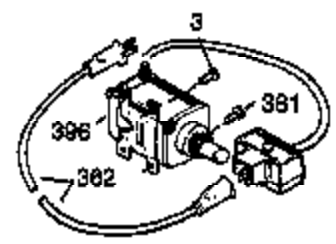

Ref #	Part Number	Qty	Description
64	30063	1	Screw, Torx T-30, 1/4-20 x 1/2"
92	650880	1	Lock Washer
93	650881	1	Flywheel Nut
110	35187	1	Ground Wire
129	650746	2	Screw, 5/16-18 x 1-3/8"
182	650517	2	Screw, 1/4-20 x 27/32"
225	35043	1	Carburetor Tube
238	28820	2	Screw, 10-32 x 1/2"
239	27272A	1	* Air Cleaner Gasket
240	32380	1	Air Cleaner Body
242	32377	1	Air Cleaner Bracket
245	31925	1	Air Cleaner Filter
250	31926	1	Air Cleaner Cover
251	650513	1	Wing Nut, 1/4-20"
285	35287	1	Starter Cup
286	35446	1	Starter Screen
291	30962	1	Fuel Line
292	26460	2	Fuel Line Clamp
314	650873	2	Screw, 1/4-20 x 3/4"
315A	611097	1	Alternator Coil (7 Amp)(Incl. 322,322 A &323)
319	650874	2	Screw, 10-32 x 15/32"
320	611098	1	Regulator
322A	610921	1	Connector Body
322B	610824	1	Connector Body
323	610922	1	Terminal
361	30063	4	Screw, Torx T-30, 1/4-20 x 1/2"
370G	35274	1	Instruction Decal
380	632519	1	Carburetor (Incl. 184)