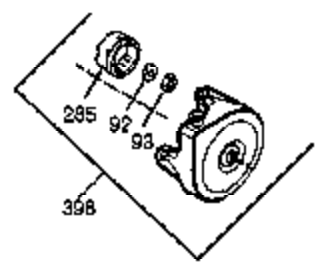

Ref #	Part Number	Qty	Description
64	30063	1	Screw, Torx T-30, 1/4-20 x 1/2"
92	650880	1	Lock Washer
93	650881	1	Flywheel Nut
110	35187	1	Ground Wire
129	650746	2	Screw, 5/16-18 x 1-3/8"
182	650517	2	Screw, 1/4-20 x 27/32"
225	35043	1	Carburetor Tube
238	28820	2	Screw, 10-32 x 1/2"
239	27272A	1	* Air Cleaner Gasket
240	32380	1	Air Cleaner Body
242	32377	1	Air Cleaner Bracket
245	31925	1	Air Cleaner Filter
250	31926	1	Air Cleaner Cover
251	650513	1	Wing Nut, 1/4-20"
285	35287	1	Starter Cup
286	35446	1	Starter Screen
291	30962	1	Fuel Line
292	26460	2	Fuel Line Clamp
314	650873	2	Screw, 1/4-20 x 3/4"
315A	611097	1	Alternator Coil (7 Amp)(Incl. 322,322 A &323)
319	650874	2	Screw, 10-32 x 15/32"
320	611098	1	Regulator
322A	610921	1	Connector Body
322B	610824	1	Connector Body
323	610922	1	Terminal
361	30063	4	Screw, Torx T-30, 1/4-20 x 1/2"
370G	35274	1	Instruction Decal
380	632519	1	Carburetor (Incl. 184)