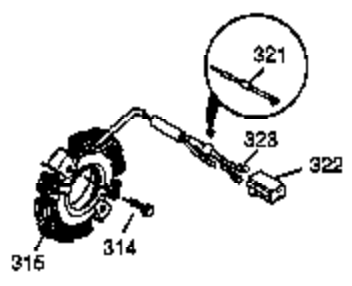

Ref #	Part Number	Qty	Description
64	30063	1	Screw, Torx T-30, 1/4-20 x 1/2"
92	650880	1	Lock Washer
93	650881	1	Flywheel Nut
110	35187	1	Ground Wire
129	650746	2	Screw, 5/16-18 x 1-3/8"
182	650517	2	Screw, 1/4-20 x 27/32"
225	35043	1	Carburetor Tube
238	28820	2	Screw, 10-32 x 1/2"
239	27272A	1	* Air Cleaner Gasket
240	32380	1	Air Cleaner Body
242	32377	1	Air Cleaner Bracket
245	31925	1	Air Cleaner Filter
250	31926	1	Air Cleaner Cover
251	650513	1	Wing Nut, 1/4-20"
285	35287	1	Starter Cup
286	35446	1	Starter Screen
291	30962	1	Fuel Line
292	26460	2	Fuel Line Clamp
314	650873	2	Screw, 1/4-20 x 3/4"
315A	611097	1	Alternator Coil (7 Amp)(Incl. 322,322 A &323)
319	650874	2	Screw, 10-32 x 15/32"
320	611098	1	Regulator
322A	610921	1	Connector Body
322B	610824	1	Connector Body
323	610922	1	Terminal
361	30063	4	Screw, Torx T-30, 1/4-20 x 1/2"
370G	35274	1	Instruction Decal
380	632519	1	Carburetor (Incl. 184)