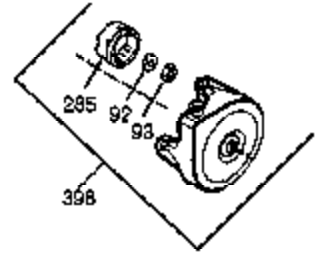

Ref #	Part Number	Qty	Description
62	650760	1	Screw, 8-32 x 3/8"
63	28545	1	Grommet
64	30063	1	Screw, Torx T-30, 1/4-20 x 1/2"
68	33356	1	Ground Terminal
92	650880	1	Lock Washer
93	650881	1	Flywheel Nut
110	35234	1	Ground Wire
129	650746	2	Screw, 5/16-18 x 1-3/8"
182	650517	2	Screw, 1/4-20 x 27/32"
225	35043	1	Carburetor Tube
235	28566	1	Fuel Line Fitting
238	28820	2	Screw, 10-32 x 1/2"
239	27272A	1	* Air Cleaner Gasket
240	32380	1	Air Cleaner Body
242	32377	1	Air Cleaner Bracket
245	31925	1	Air Cleaner Filter
250	31926	1	Air Cleaner Cover
251	650513	1	Wing Nut, 1/4-20"
285	35287	1	Starter Cup
286	35790	1	Starter Screen
290	30962	1	Fuel Line
291	30705	1	Fuel Line (10.50")
292	26460	2	Fuel Line Clamp
292A	35864	1	Fuel Line Clmap
293	35787	1	Pulse Pump
293A	650931	2	Screw, 8-32 x 1-1/2"
294	35791	1	Fuel Pump Repair Kit
314	650873	2	Screw, 1/4-20 x 3/4"
315	611104	1	Alternator Coil (3/5)(Incl. 321, 322 &323)
321	611161	1	Diode
322	611142	1	Connector Body
323	611118	1	Terminal
326A	34113	1	Screen Plug
380	632555	1	Carburetor (Incl. 184)