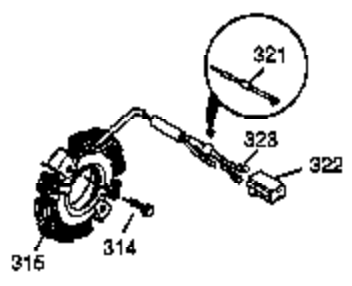

Ref #	Part Number	Qty	Description
62	650760	1	Screw, 8-32 x 3/8"
63	28545	1	Grommet
64	30063	1	Screw, Torx T-30, 1/4-20 x 1/2"
68	33356	1	Ground Terminal
92	650880	1	Lock Washer
93	650881	1	Flywheel Nut
110	35234	1	Ground Wire
129	650746	2	Screw, 5/16-18 x 1-3/8"
182	650517	2	Screw, 1/4-20 x 27/32"
225	35043	1	Carburetor Tube
235	28566	1	Fuel Line Fitting
238	28820	2	Screw, 10-32 x 1/2"
239	27272A	1	* Air Cleaner Gasket
240	32380	1	Air Cleaner Body
242	32377	1	Air Cleaner Bracket
245	31925	1	Air Cleaner Filter
250	31926	1	Air Cleaner Cover
251	650513	1	Wing Nut, 1/4-20"
285	35287	1	Starter Cup
286	35790	1	Starter Screen
290	30962	1	Fuel Line
291	30705	1	Fuel Line (10.50")
292	26460	2	Fuel Line Clamp
292A	35864	1	Fuel Line Clmap
293	35787	1	Pulse Pump
293A	650931	2	Screw, 8-32 x 1-1/2"
294	35791	1	Fuel Pump Repair Kit
314	650873	2	Screw, 1/4-20 x 3/4"
315	611104	1	Alternator Coil (3/5)(Incl. 321, 322 &323)
321	611161	1	Diode
322	611142	1	Connector Body
323	611118	1	Terminal
326A	34113	1	Screen Plug
380	632555	1	Carburetor (Incl. 184)