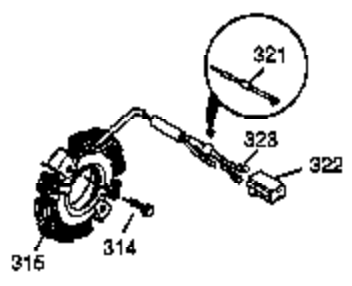

Ref #	Part Number	Qty	Description
62	650760	1	Screw, 8-32 x 3/8"
63	28545	1	Grommet
68	33356	1	Ground Terminal
92	650880	1	Lock Washer
93	650881	1	Flywheel Nut
110	35234	1	Ground Wire
129	650746	2	Screw, 5/16-18 x 1-3/8"
182	650517	2	Screw, 1/4-20 x 27/32"
225	35043	1	Carburetor Tube
238	28820	2	Screw, 10-32 x 1/2"
239	27272A	1	* Air Cleaner Gasket
240	32380	1	Air Cleaner Body
242	32377	1	Air Cleaner Bracket
245	31925	1	Air Cleaner Filter
250	31926	1	Air Cleaner Cover
251	650513	1	Wing Nut, 1/4-20"
285	35287	1	Starter Cup
286	35790	1	Starter Screen
290	30705	1	Fuel Line (10.50")
291	30962	1	Fuel Line
292	26460	5	Fuel Line Clamp
293	35787	1	Pulse Pump
293A	650931	2	Screw, 8-32 x 1-1/2"
294	35791	1	Pulse Pump Repair Kit
303	28566	1	Fuel Fitting
314	650873	2	Screw, 1/4-20 x 3/4"
315	611104	1	Alternator Coil (3/5 Split)(Incl.321, 322,323)
321	611161	1	Diode
322	611142	1	Connector Body
323	611118	2	Terminal
326A	34113	1	Screen Plug
380	632555	1	Carburetor (Incl. 184)