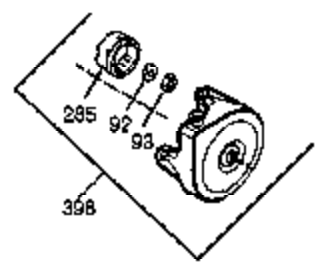

Ref #	Part Number	Qty	Description
62	650760	1	Screw, 8-32 x 3/8"
63	28545	1	Grommet
68	33356	1	Ground Terminal
92	650880	1	Lock Washer
93	650881	1	Flywheel Nut
110	35234	1	Ground Wire
129	650746	2	Screw, 5/16-18 x 1-3/8"
182	650517	2	Screw, 1/4-20 x 27/32"
225	35043	1	Carburetor Tube
238	28820	2	Screw, 10-32 x 1/2"
239	27272A	1	* Air Cleaner Gasket
240	32380	1	Air Cleaner Body
242	32377	1	Air Cleaner Bracket
245	31925	1	Air Cleaner Filter
250	31926	1	Air Cleaner Cover
251	650513	1	Wing Nut, 1/4-20"
285	35287	1	Starter Cup
286	35790	1	Starter Screen
290	30705	1	Fuel Line (10.50")
291	30962	1	Fuel Line
292	26460	5	Fuel Line Clamp
293	35787	1	Pulse Pump
293A	650931	2	Screw, 8-32 x 1-1/2"
294	35791	1	Pulse Pump Repair Kit
303	28566	1	Fuel Fitting
314	650873	2	Screw, 1/4-20 x 3/4"
315	611104	1	Alternator Coil (3/5 Split)(Incl.321, 322,323)
321	611161	1	Diode
322	611142	1	Connector Body
323	611118	2	Terminal
326A	34113	1	Screen Plug
380	632555	1	Carburetor (Incl. 184)