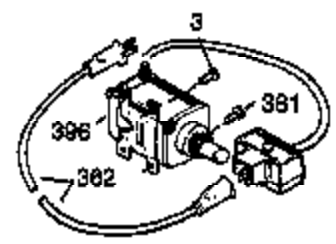

Ref #	Part Number	Qty	Description
62	650760	1	Screw, 8-32 x 3/8"
63	28545	1	Grommet
68	33356	1	Ground Terminal
92	650880	1	Lock Washer
93	650881	1	Flywheel Nut
110	35234	1	Ground Wire
129	650746	2	Screw, 5/16-18 x 1-3/8"
182	650517	2	Screw, 1/4-20 x 27/32"
225	35043	1	Carburetor Tube
238	28820	2	Screw, 10-32 x 1/2"
239	27272A	1	* Air Cleaner Gasket
240	32380	1	Air Cleaner Body
242	32377	1	Air Cleaner Bracket
245	31925	1	Air Cleaner Filter
250	31926	1	Air Cleaner Cover
251	650513	1	Wing Nut, 1/4-20"
285	35287	1	Starter Cup
286	35790	1	Starter Screen
290	30705	1	Fuel Line (10.50")
291	30962	1	Fuel Line
292	26460	5	Fuel Line Clamp
293	35787	1	Pulse Pump
293A	650931	2	Screw, 8-32 x 1-1/2"
294	35791	1	Pulse Pump Repair Kit
303	28566	1	Fuel Fitting
314	650873	2	Screw, 1/4-20 x 3/4"
315	611104	1	Alternator Coil (3/5 Split)(Incl.321, 322,323)
321	611161	1	Diode
322	611142	1	Connector Body
323	611118	2	Terminal
326A	34113	1	Screen Plug
380	632555	1	Carburetor (Incl. 184)