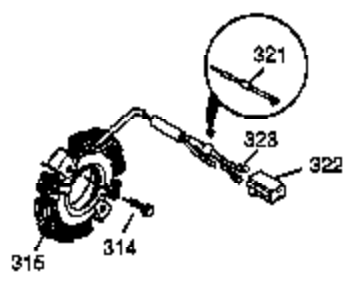

Ref #	Part Number	Qty	Description
62	650760	1	Screw, 8-32 x 3/8"
63	28545	1	Grommet
64	30063	1	Screw, Torx T-30, 1/4-20 x 1/2"
68	33356	1	Ground Terminal
92	650880	1	Lock Washer
93	650881	1	Flywheel Nut
110	35234	1	Ground Wire
129	650746	2	Screw, 5/16-18 x 1-3/8"
182	650517	2	Screw, 1/4-20 x 27/32"
225	35043	1	Carburetor Tube
238	28820	2	Screw, 10-32 x 1/2"
239	27272A	1	* Air Cleaner Gasket
240	32380	1	Air Cleaner Body
242	32377	1	Air Cleaner Bracket
245	31925	1	Air Cleaner Filter
250	31926	1	Air Cleaner Cover
251	650513	1	Wing Nut, 1/4-20"
285	35287B	1	Starter Cup
286	35790	1	Starter Screen
287A	650864	2	Hex Nut, 1/4-20
290	30962	1	Fuel Line
291	30705	1	Fuel Line (10.50")
292	26460	2	Fuel Line Clamp
293A	650931	2	Screw, 8-32 x 1-1/2"
293	35787	1	Pulse Pump
294	35791	1	Pulse Pump Repair Kit
303	28566	1	Fuel Fitting
314	650873	2	Screw, 1/4-20 x 3/4"
315	611104	1	Alternator Coil (Incl. 321,322 & 323)
321	611161	1	Diode
322	611142	1	Connector Body
323	611118	2	Terminal
326A	34113	1	Screen Plug
380	632555	1	Carburetor (Incl. 184)