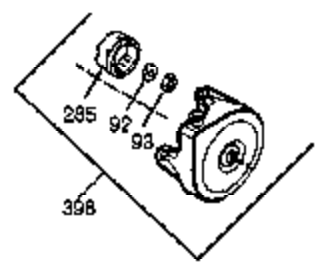

Ref #	Part Number	Qty	Description
62	650760	1	Screw, 8-32 x 3/8"
63	28545	1	Grommet
64	30063	1	Screw, Torx T-30, 1/4-20 x 1/2"
68	33356	1	Ground Terminal
92	650880	1	Lock Washer
93	650881	1	Flywheel Nut
110	35234	1	Ground Wire
129	650746	2	Screw, 5/16-18 x 1-3/8"
182	650517	2	Screw, 1/4-20 x 27/32"
225	35043	1	Carburetor Tube
238	28820	2	Screw, 10-32 x 1/2"
239	27272A	1	* Air Cleaner Gasket
240	32380	1	Air Cleaner Body
242	32377	1	Air Cleaner Bracket
245	31925	1	Air Cleaner Filter
250	31926	1	Air Cleaner Cover
251	650513	1	Wing Nut, 1/4-20"
285	35287B	1	Starter Cup
286	35790	1	Starter Screen
287A	650864	2	Hex Nut, 1/4-20
290	30962	1	Fuel Line
291	30705	1	Fuel Line (10.50")
292	26460	2	Fuel Line Clamp
293A	650931	2	Screw, 8-32 x 1-1/2"
293	35787	1	Pulse Pump
294	35791	1	Pulse Pump Repair Kit
303	28566	1	Fuel Fitting
314	650873	2	Screw, 1/4-20 x 3/4"
315	611104	1	Alternator Coil (Incl. 321,322 & 323)
321	611161	1	Diode
322	611142	1	Connector Body
323	611118	2	Terminal
326A	34113	1	Screen Plug
380	632555	1	Carburetor (Incl. 184)