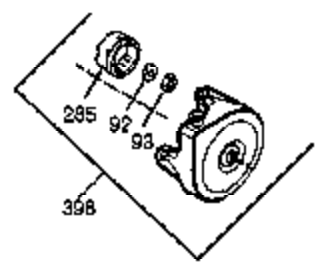

Ref #	Part Number	Qty	Description
62	650760	1	Screw, 8-32 x 3/8"
63	28545	1	Grommet
64	30063	1	Screw, Torx T-30, 1/4-20 x 1/2"
68	33356	1	Ground Terminal
92	650880	1	Lock Washer
93	650881	1	Flywheel Nut
110	35234	1	Ground Wire
129	650746	2	Screw, 5/16-18 x 1-3/8"
182	650517	2	Screw, 1/4-20 x 27/32"
225	35043	1	Carburetor Tube
238	28820	2	Screw, 10-32 x 1/2"
239	27272A	1	* Air Cleaner Gasket
240	32380	1	Air Cleaner Body
242	32377	1	Air Cleaner Bracket
245	31925	1	Air Cleaner Filter
250	31926	1	Air Cleaner Cover
251	650513	1	Wing Nut, 1/4-20
285	35287B	1	Starter Cup
286	35790	1	Starter Screen
290	30705	1	Fuel Line (10.50")
290	30962	1	Fuel Line
292	26460	5	Fuel Line Clamp
293	35787	1	Pulse Pump
293A	650931	2	Screw, 8-32 x 1-1/2"
294	35791	1	Pulse Pump Repair Kit
303	28566	1	Fuel Fitting
314	650873	2	Screw, 1/4-20 x 3/4"
315	611104	1	Alternator Coil (Incl. 321,322 & 323)
321	611161	1	Diode
322	611142	1	Connector Body
323	611118	1	Terminal
326A	34113	1	Screen Plug
370G	35274	1	Instruction Decal
380	632555	1	Carburetor (Incl. 184)