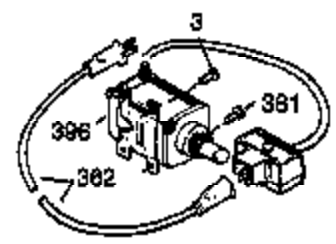

Ref #	Part Number	Qty	Description
62	650760	1	Screw, 8-32 x 3/8"
63	28545	1	Grommet
64	30063	1	Screw, Torx T-30, 1/4-20 x 1/2"
68	33356	1	Ground Terminal
92	650880	1	Lock Washer
93	650881	1	Flywheel Nut
110	35234	1	Ground Wire
129	650746	2	Screw, 5/16-18 x 1-3/8"
182	650517	2	Screw, 1/4-20 x 27/32"
225	35043	1	Carburetor Tube
238	28820	2	Screw, 10-32 x 1/2"
239	27272A	1	* Air Cleaner Gasket
240	32380	1	Air Cleaner Body
242	32377	1	Air Cleaner Bracket
245	31925	1	Air Cleaner Filter
250	31926	1	Air Cleaner Cover
251	650513	1	Wing Nut, 1/4-20
285	35287B	1	Starter Cup
286	35790	1	Starter Screen
290	30705	1	Fuel Line (10.50")
290	30962	1	Fuel Line
292	26460	5	Fuel Line Clamp
293	35787	1	Pulse Pump
293A	650931	2	Screw, 8-32 x 1-1/2"
294	35791	1	Pulse Pump Repair Kit
303	28566	1	Fuel Fitting
314	650873	2	Screw, 1/4-20 x 3/4"
315	611104	1	Alternator Coil (Incl. 321,322 & 323)
321	611161	1	Diode
322	611142	1	Connector Body
323	611118	1	Terminal
326A	34113	1	Screen Plug
370G	35274	1	Instruction Decal
380	632555	1	Carburetor (Incl. 184)