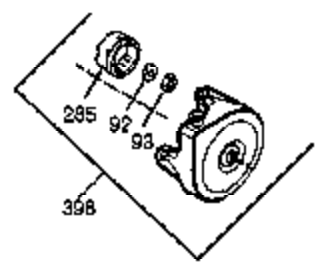

Ref #	Part Number	Qty	Description
64	30063	1	Screw, Torx T-30, 1/4-20 x 1/2"
92	650880	1	Lock Washer
93	650881	1	Flywheel Nut
110	35187	1	Ground Wire
129	650746	2	Screw, 5/16-18 x 1-3/8"
182	650517	2	Screw, 1/4-20 x 27/32"
225	35043	1	Carburetor Tube
238	28820	2	Screw, 10-32 x 1/2"
239	27272A	1	* Air Cleaner Gasket
240	32380	1	Air Cleaner Body
242	32377	1	Air Cleaner Bracket
245	31925	1	Air Cleaner Filter
250	31926	1	Air Cleaner Cover
251	650513	1	Wing Nut, 1/4-20"
285	35985	1	Starter Cup
286	35446	1	Starter Screen
291	30962	1	Fuel Line
292	26460	2	Fuel Line Clamp
380	632519	1	Carburetor (Incl. 184)