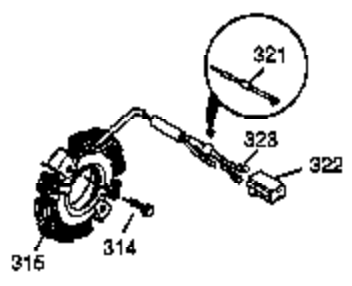

Ref #	Part Number	Qty	Description
64	30063	1	Screw, Torx T-30, 1/4-20 x 1/2"
92	650880	1	Lock Washer
93	650881	1	Flywheel Nut
110	35187	1	Ground Wire
129	650746	2	Screw, 5/16-18 x 1-3/8"
182	650517	2	Screw, 1/4-20 x 27/32"
225	35043	1	Carburetor Tube
238	28820	2	Screw, 10-32 x 1/2"
239	27272A	1	* Air Cleaner Gasket
240	32380	1	Air Cleaner Body
242	32377	1	Air Cleaner Bracket
245	31925	1	Air Cleaner Filter
250	31926	1	Air Cleaner Cover
251	650513	1	Wing Nut, 1/4-20"
285	35985	1	Starter Cup
286	35446	1	Starter Screen
291	30962	1	Fuel Line
292	26460	2	Fuel Line Clamp
380	632519	1	Carburetor (Incl. 184)