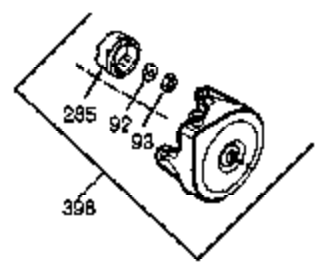

Ref #	Part Number	Qty	Description
64	30063	1	Screw, Torx T-30, 1/4-20 x 1/2"
92	650880	1	Lock Washer
93	650881	1	Flywheel Nut
110	35187	1	Ground Wire
129	650746	2	Screw, 5/16-18 x 1-3/8"
182	650517	2	Screw, 1/4-20 x 27/32"
225	35043	1	Carburetor Tube
238	28820	2	Screw, 10-32 x 1/2"
239	27272A	1	* Air Cleaner Gasket
240	32380	1	Air Cleaner Body
242	32377	1	Air Cleaner Bracket
245	31925	1	Air Cleaner Filter
250	31926	1	Air Cleaner Cover
251	650513	1	Wing Nut, 1/4-20"
285	35985B	1	Starter Cup
286	35446	1	Starter Screen
290	30962	1	Fuel Line
292	26460	2	Fuel Line Clamp
380	632519	1	Carburetor (Incl. 184)