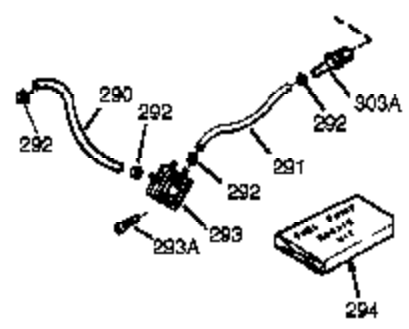

Ref #	Part Number	Qty	Description
420	730225	1	SAE 30 4-Cycle Engine Oil (Quart)

Ref #	Part Number	Qty	Description
64	650888	1	Screw, Torx T-30, 1/4-20 x 43/64"
92	650880	1	Lock Washer
93	650881	1	Flywheel Nut
110	35187	1	Ground Wire
129	650746	2	Screw, 5/16-18 x 1-3/8"
182	650517	2	Screw, 1/4-20 x 27/32"
225	35043	1	Carburetor Tube
238	28820	2	Screw, 10-32 x 1/2"
239	27272A	1	* Air Cleaner Gasket
240	32380	1	Air Cleaner Body
242	32377	1	Air Cleaner Bracket
245	31925	1	Air Cleaner Filter
245A	36727	1	Air Cleaner Filter
250	31926	1	Air Cleaner Cover
251	650513	1	Wing Nut, 1/4-20"
285	35985B	1	Starter Cup
290	30962	1	Fuel Line
292	26460	4	Fuel Line Clamp
314	650873	2	Screw, 1/4-20 x 3/4"
315	611113	1	Alternator Coil (3 Amp) (Incl. 321-32 3)
321	611161	1	Diode
322	610921	1	Connector Body
323	610922	1	Terminal
370D	34414	1	Heat Warning Decal
380	632519	1	Carburetor (Incl. 184)