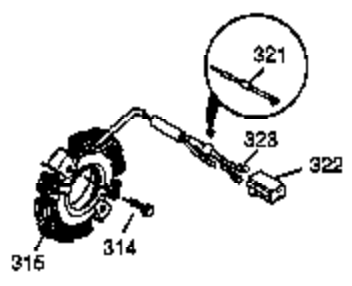

Ref #	Part Number	Qty	Description
64	650888	1	Screw, Torx T-30, 1/4-20 x 43/64"
92	650880	1	Lock Washer
93	650881	1	Flywheel Nut
110	35187	1	Ground Wire
129	650746	2	Screw, 5/16-18 x 1-3/8"
182	650517	2	Screw, 1/4-20 x 27/32"
225	35043	1	Carburetor Tube
238	28820	2	Screw, 10-32 x 1/2"
239	27272A	1	* Air Cleaner Gasket
240	32380	1	Air Cleaner Body
242	32377	1	Air Cleaner Bracket
245A	36727	1	Air Cleaner Filter
245	31925	1	Air Cleaner Filter
250	31926	1	Air Cleaner Cover
251	650513	1	Wing Nut, 1/4-20
285	35985B	1	Starter Cup
290	30962	1	Fuel Line
292	26460	4	Fuel Line Clamp
314	650873	2	Screw, 1/4-20 x 3/4"
315	611113	1	Alternator Coil (3 Amp)(Incl. 321,322 & 323)
321	611161	1	Diode
322	610921	1	Connector Body
323	610922	1	Terminal
370G	35274	1	Oil Instruction Decal
370R	37119	1	Warning Decal
380	632519	1	Carburetor (Incl. 184)