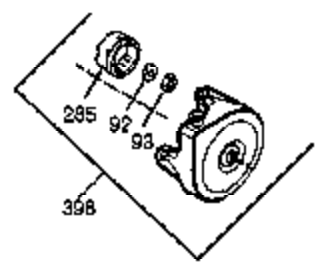

Ref #	Part Number	Qty	Description
64	650888	1	Screw, Torx T-30, 1/4-20 x 43/64"
92	650880	1	Lock Washer
93	650881	1	Flywheel Nut
110	35187	1	Ground Wire
129	650746	2	Screw, 5/16-18 x 1-3/8"
182	650517	2	Screw, 1/4-20 x 27/32"
225	35043	1	Carburetor Tube
238	28820	2	Screw, 10-32 x 1/2"
239	27272A	1	* Air Cleaner Gasket
240	32380	1	Air Cleaner Body
242	32377	1	Air Cleaner Bracket
245A	36727	1	Air Cleaner Filter
245	31925	1	Air Cleaner Filter
250	31926	1	Air Cleaner Cover
251	650513	1	Wing Nut, 1/4-20
285	35985B	1	Starter Cup
290	30962	1	Fuel Line
292	26460	4	Fuel Line Clamp
314	650873	2	Screw, 1/4-20 x 3/4"
315	611113	1	Alternator Coil (3 Amp)(Incl. 321,322 & 323)
321	611161	1	Diode
322	610921	1	Connector Body
323	610922	1	Terminal
370G	35274	1	Oil Instruction Decal
370R	37119	1	Warning Decal
380	632519	1	Carburetor (Incl. 184)