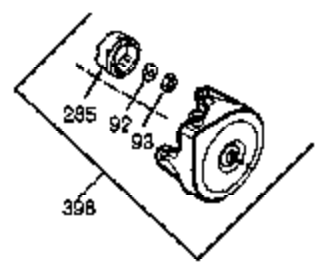

Ref #	Part Number	Qty	Description
64	30063	1	Screw, Torx T-30, 1/4-20 x 1/2"
92	650880	1	Lock Washer
93	650881	1	Flywheel Nut
110	35187	1	Ground Wire
129	650746	2	Screw, 5/16-18 x 1-3/8"
182	650517	2	Screw, 1/4-20 x 27/32"
225	35043	1	Carburetor Tube
238	28820	2	Screw, 10-32 x 1/2"
239	27272A	1	* Air Cleaner Gasket
240	32380	1	Air Cleaner Body
242	32377	1	Air Cleaner Bracket
245	31925	1	Air Cleaner Filter
250	31926	1	Air Cleaner Cover
251	650513	1	Wing Nut, 1/4-20"
285	35985B	1	Starter Cup
290	30962	1	Fuel Line
292	26460	2	Fuel Line Clamp
380	632519	1	Carburetor (Incl. 184)