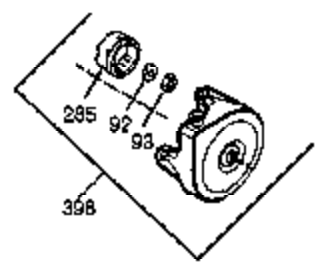

Ref #	Part Number	Qty	Description
64	30063	1	Screw, Torx T-30, 1/4-20 x 1/2"
92	650880	1	Lock Washer
93	650881	1	Flywheel Nut
110	35187	1	Ground Wire
129	650746	2	Screw, 5/16-18 x 1-3/8"
182	650517	2	Screw, 1/4-20 x 27/32"
225	35043	1	Carburetor Tube
238	28820	2	Screw, 10-32 x 1/2"
239	27272A	1	* Air Cleaner Gasket
240	32380	1	Air Cleaner Body
242	32377	1	Air Cleaner Bracket
245A	36727	1	Air Cleaner Filter
245	31925	1	Air Cleaner Filter
250	31926	1	Air Cleaner Cover
251	650513	1	Wing Nut, 1/4-20"
284	35428	1	Exhaust Deflector
284A	650760	3	Screw, 8-32 x 3/8"
285	35985B	1	Starter Cup
290	30962	1	Fuel Line
292	26460	2	Fuel Line Clamp
380	632519	1	Carburetor (Incl. 184)
414	35352	1	Spark Arrestor Screen