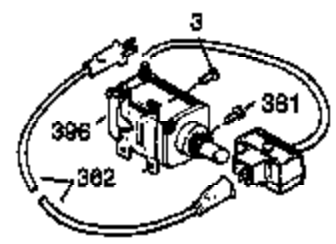

Ref #	Part Number	Qty	Description
19D	33857	1	Extension Spring Assembly
92	650880	1	Lock Washer
93	650881	1	Flywheel Nut
110A	37357	1	Ground Wire
110	36993	1	Ground Wire
111B	611224	1	Rocker On/Off Switch
151A	35862	1	Intake Valve Seal
163	650890	2	Lock Washer
182	650517	2	Screw, Torx T-30, 1/4-20 x 27/32"
233A	37169	1	"O" Ring
233	37168	1	"O" Ring
235	37167	1	Breather Tube Fitting
238	28820	2	Screw, 10-32 x 1/2"
239	27272A	1	* Air Cleaner Gasket
240	32377	1	Air Cleaner Bracket Ass'y
242	37166	1	Air Cleaner Bracket
245	31925	1	Air Cleaner Filter
250	31926	1	Air Cleaner Cover
251	650513	1	Wing Nut, 1/4-20
279	651011	4	Screw, 10-332 x 5/16"
280	37265	1	Heat Shield
285	35985B	1	Starter Cup
290	30962	1	Fuel Line
292	26460	4	Fuel Line Clamp
302	37100	1	Fuel Tank Extension
302A	650821	3	Screw, 10-32 x 1/2"
304	35480	1	Fuel Cap Retainer
314	650873	2	Screw, 1/4-20 x 3/4"
315	611275	1	Alternator Coil (12 Amp DC)(Incl. 322 , 323, 323A & 323B)
319	650735	2	Screw, 10-24 x 3/8"
320	611274	1	Regulator (12 Amp)
322	611229	1	Connector Body
323	611230	2	Terminal
323B	611277	1	Terminal
323A	611276	1	Terminal
345A	650821	1	Screw, 10-32 x 1/2"
361	650990	4	Screw, Torx T-30, 1/4-20 x 15/32"
370G	35274	1	Oil Instruction Decal
380	640151	1	Carburetor (Incl. 184)