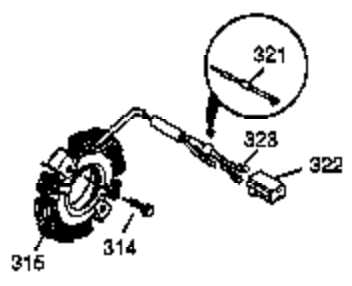

Ref #	Part Number	Qty	Description
19D	33857	1	Extension Spring Assembly
92	650880	1	Lock Washer
93	650881	1	Flywheel Nut
110A	37357	1	Ground Wire
110	36993	1	Ground Wire
111B	611224	1	Rocker On/Off Switch
151A	35862	1	Intake Valve Seal
163	650890	2	Lock Washer
182	650517	2	Screw, Torx T-30, 1/4-20 x 27/32"
233A	37169	1	"O" Ring
233	37168	1	"O" Ring
235	37167	1	Breather Tube Fitting
238	28820	2	Screw, 10-32 x 1/2"
239	27272A	1	* Air Cleaner Gasket
240	32377	1	Air Cleaner Bracket Ass'y
242	37166	1	Air Cleaner Bracket
245	31925	1	Air Cleaner Filter
250	31926	1	Air Cleaner Cover
251	650513	1	Wing Nut, 1/4-20
279	651011	4	Screw, 10-332 x 5/16"
280	37265	1	Heat Shield
285	35985B	1	Starter Cup
290	30962	1	Fuel Line
292	26460	4	Fuel Line Clamp
302	37100	1	Fuel Tank Extension
302A	650821	3	Screw, 10-32 x 1/2"
304	35480	1	Fuel Cap Retainer
314	650873	2	Screw, 1/4-20 x 3/4"
315	611275	1	Alternator Coil (12 Amp DC)(Incl. 322 , 323, 323A & 323B)
319	650735	2	Screw, 10-24 x 3/8"
320	611274	1	Regulator (12 Amp)
322	611229	1	Connector Body
323	611230	2	Terminal
323B	611277	1	Terminal
323A	611276	1	Terminal
345A	650821	1	Screw, 10-32 x 1/2"
361	650990	4	Screw, Torx T-30, 1/4-20 x 15/32"
370G	35274	1	Oil Instruction Decal
380	640151	1	Carburetor (Incl. 184)