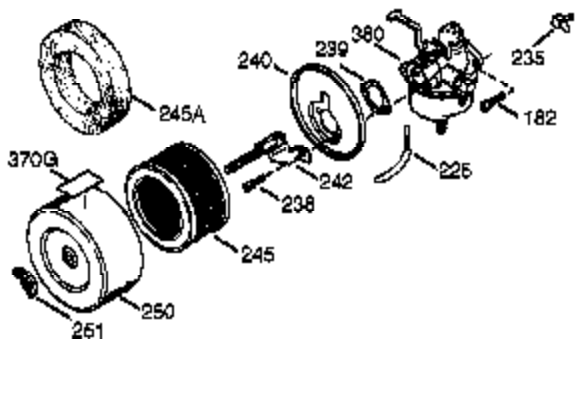

Ref #	Part Number	Qty	Description
19D	33857	1	Extension Spring Assembly
92	650880	1	Lock Washer
93	650881	1	Flywheel Nut
110A	37357	1	Ground Wire
110	36993	1	Ground Wire
111B	611224	1	Rocker On/Off Switch
151A	35862	1	Intake Valve Seal
163	650890	2	Lock Washer
182	650517	2	Screw, Torx T-30, 1/4-20 x 27/32"
233A	37169	1	"O" Ring
233	37168	1	"O" Ring
235	37167	1	Breather Tube Fitting
238	28820	2	Screw, 10-32 x 1/2"
239	27272A	1	* Air Cleaner Gasket
240	32377	1	Air Cleaner Bracket Ass'y
242	37166	1	Air Cleaner Bracket
245	31925	1	Air Cleaner Filter
250	31926	1	Air Cleaner Cover
251	650513	1	Wing Nut, 1/4-20
279	651011	4	Screw, 10-332 x 5/16"
280	37265	1	Heat Shield
285	35985B	1	Starter Cup
290	30962	1	Fuel Line
292	26460	4	Fuel Line Clamp
302	37100	1	Fuel Tank Extension
302A	650821	3	Screw, 10-32 x 1/2"
304	35480	1	Fuel Cap Retainer
314	650873	2	Screw, 1/4-20 x 3/4"
315	611275	1	Alternator Coil (12 Amp DC)(Incl. 322 , 323, 323A & 323B)
319	650735	2	Screw, 10-24 x 3/8"
320	611274	1	Regulator (12 Amp)
322	611229	1	Connector Body
323	611230	2	Terminal
323B	611277	1	Terminal
323A	611276	1	Terminal
345A	650821	1	Screw, 10-32 x 1/2"
361	650990	4	Screw, Torx T-30, 1/4-20 x 15/32"
370G	35274	1	Oil Instruction Decal
380	640151	1	Carburetor (Incl. 184)