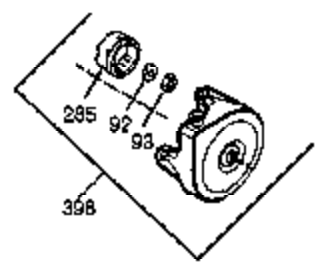

Ref #	Part Number	Qty	Description
19D	33857	1	Extension Spring Assembly
92	650880	1	Lock Washer
93	650881	1	Flywheel Nut
110A	37357	1	Ground Wire
110	36993	1	Ground Wire
111B	611224	1	Rocker On/Off Switch
151A	35862	1	Intake Valve Seal
163	650890	2	Lock Washer
182	650517	2	Screw, Torx T-30, 1/4-20 x 27/32"
233A	37169	1	"O" Ring
233	37168	1	"O" Ring
235	37167	1	Breather Tube Fitting
238	28820	2	Screw, 10-32 x 1/2"
239	27272A	1	* Air Cleaner Gasket
240	32377	1	Air Cleaner Bracket Ass'y
242	37166	1	Air Cleaner Bracket
245	31925	1	Air Cleaner Filter
250	31926	1	Air Cleaner Cover
251	650513	1	Wing Nut, 1/4-20
279	651011	4	Screw, 10-332 x 5/16"
280	37265	1	Heat Shield
285	35985B	1	Starter Cup
290	30962	1	Fuel Line
292	26460	4	Fuel Line Clamp
302	37100	1	Fuel Tank Extension
302A	650821	3	Screw, 10-32 x 1/2"
304	35480	1	Fuel Cap Retainer
314	650873	2	Screw, 1/4-20 x 3/4"
315	611275	1	Alternator Coil (12 Amp DC)(Incl. 322 , 323, 323A & 323B)
319	650735	2	Screw, 10-24 x 3/8"
320	611274	1	Regulator (12 Amp)
322	611229	1	Connector Body
323	611230	2	Terminal
323B	611277	1	Terminal
323A	611276	1	Terminal
345A	650821	1	Screw, 10-32 x 1/2"
361	650990	4	Screw, Torx T-30, 1/4-20 x 15/32"
370G	35274	1	Oil Instruction Decal
380	640151	1	Carburetor (Incl. 184)