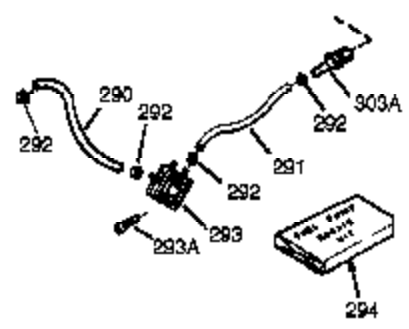

Ref #	Part Number	Qty	Description
19D	33857	1	Extension Spring Assembly
92	650880	1	Lock Washer
93	650881	1	Flywheel Nut
110A	37357	1	Ground Wire
110	36993	1	Ground Wire
111B	611224	1	Rocker On/Off Switch
151A	35862	1	Intake Valve Seal
163	650890	2	Lock Washer
182	650517	2	Screw, Torx T-30, 1/4-20 x 27/32"
233A	37169	1	"O" Ring
233	37168	1	"O" Ring
235	37167	1	Breather Tube Fitting
238	28820	2	Screw, 10-32 x 1/2"
239	27272A	1	* Air Cleaner Gasket
240	32377	1	Air Cleaner Bracket Ass'y
242	37166	1	Air Cleaner Bracket
245	31925	1	Air Cleaner Filter
250	31926	1	Air Cleaner Cover
251	650513	1	Wing Nut, 1/4-20
279	651011	4	Screw, 10-332 x 5/16"
280	37265	1	Heat Shield
285	35985B	1	Starter Cup
290	30962	1	Fuel Line
292	26460	4	Fuel Line Clamp
302	37100	1	Fuel Tank Extension
302A	650821	3	Screw, 10-32 x 1/2"
304	35480	1	Fuel Cap Retainer
314	650873	2	Screw, 1/4-20 x 3/4"
315	611275	1	Alternator Coil (12 Amp DC)(Incl. 322 , 323, 323A & 323B)
319	650735	2	Screw, 10-24 x 3/8"
320	611274	1	Regulator (12 Amp)
322	611229	1	Connector Body
323	611230	2	Terminal
323B	611277	1	Terminal
323A	611276	1	Terminal
345A	650821	1	Screw, 10-32 x 1/2"
361	650990	4	Screw, Torx T-30, 1/4-20 x 15/32"
370G	35274	1	Oil Instruction Decal
380	640151	1	Carburetor (Incl. 184)