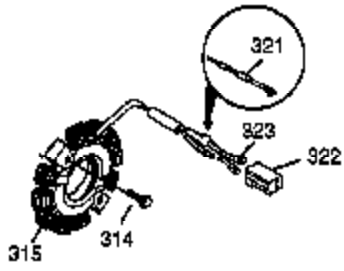

Ref #	Part Number	Qty	Description
170	28423	1	Breather Body
174	650128	2	Screw, 10-24 x 1/2"
222	28820	2	Screw, 10-32 x 1/2"
241	37166	1	Air Cleaner Bracket
260	35716	1	Blower Housing
298	650665	2	Screw, 1/4-15 x 3/4"
301	36246	1	Fuel Cap
314	650873	2	Screw, 1/4-20 x 3/4"
315	611256	1	Alternator Coil (7 Amp.)
341	35697	1	Fuel Tank Bracket
342	792028	2	Screw, 5/16-18 x 7/8"
345	35699	1	Heat Baffle
361	650990	4	Screw, T-30, 1/4-20 x 15/32"
370	36261	1	Identification Decal
370J	35703	1	Throttle Decal (Run/Slow)