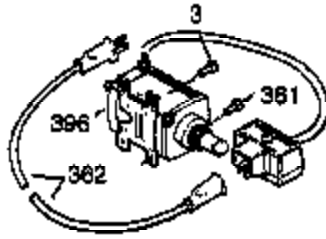

Ref #	Part Number	Qty	Description
170	28423	1	Breather Body
174	650128	2	Screw, 10-24 x 1/2"
222	28820	2	Screw, 10-32 x 1/2"
241	37166	1	Air Cleaner Bracket
260	35716	1	Blower Housing
298	650665	2	Screw, 1/4-15 x 3/4"
301	36246	1	Fuel Cap
314	650873	2	Screw, 1/4-20 x 3/4"
315	611256	1	Alternator Coil (7 Amp.)
341	35697	1	Fuel Tank Bracket
342	792028	2	Screw, 5/16-18 x 7/8"
345	35699	1	Heat Baffle
361	650990	4	Screw, T-30, 1/4-20 x 15/32"
370	36261	1	Identification Decal
370J	35703	1	Throttle Decal (Run/Slow)