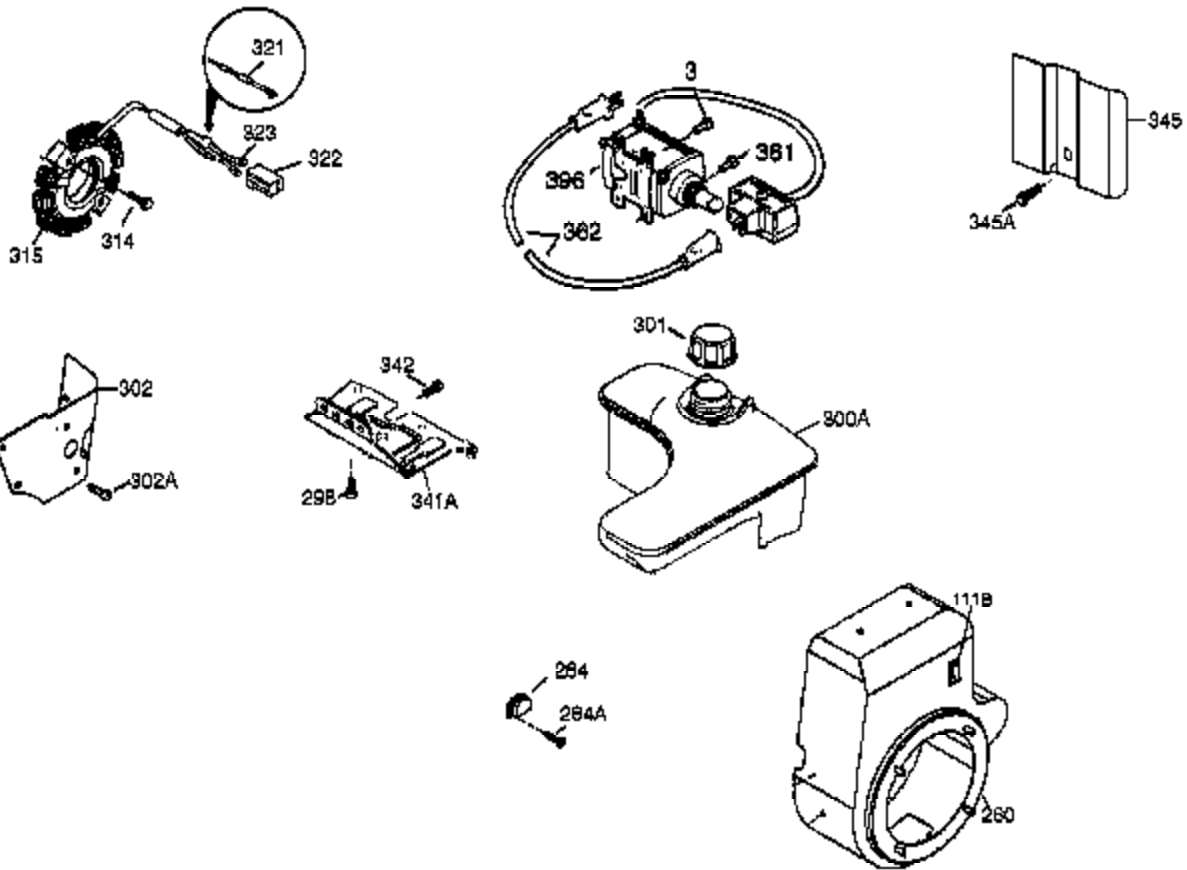

Ref #	Part Number	Qty	Description
170	28423	1	Breather Body
174	650128	2	Screw, 10-24 x 1/2"
212A	36288	1	Bushing
241	37166	1	Air Cleaner Bracket
260	35716	1	Blower Housing
298	650665	2	Screw, 1/4-15 x 3/4"
301	35355	1	Fuel Cap
314	650873	2	Screw, 1/4-20 x 3/4"
315	611113	1	Alternator Coil (3 Amp) (Incl. 321, 3 22 & 323)
321	611161	1	Diode
322	610921	1	Connector Body
323	610922	2	Terminal
325	27275	1	Wire Clip
341	35697	1	Fuel Tank Bracket
342	792028	2	Screw, 5/16-18 x 7/8"
345	35699	1	Heat Baffle
370J	35703	1	Throttle Decal (Run/Slow)
370	36261	1	Identification Decal