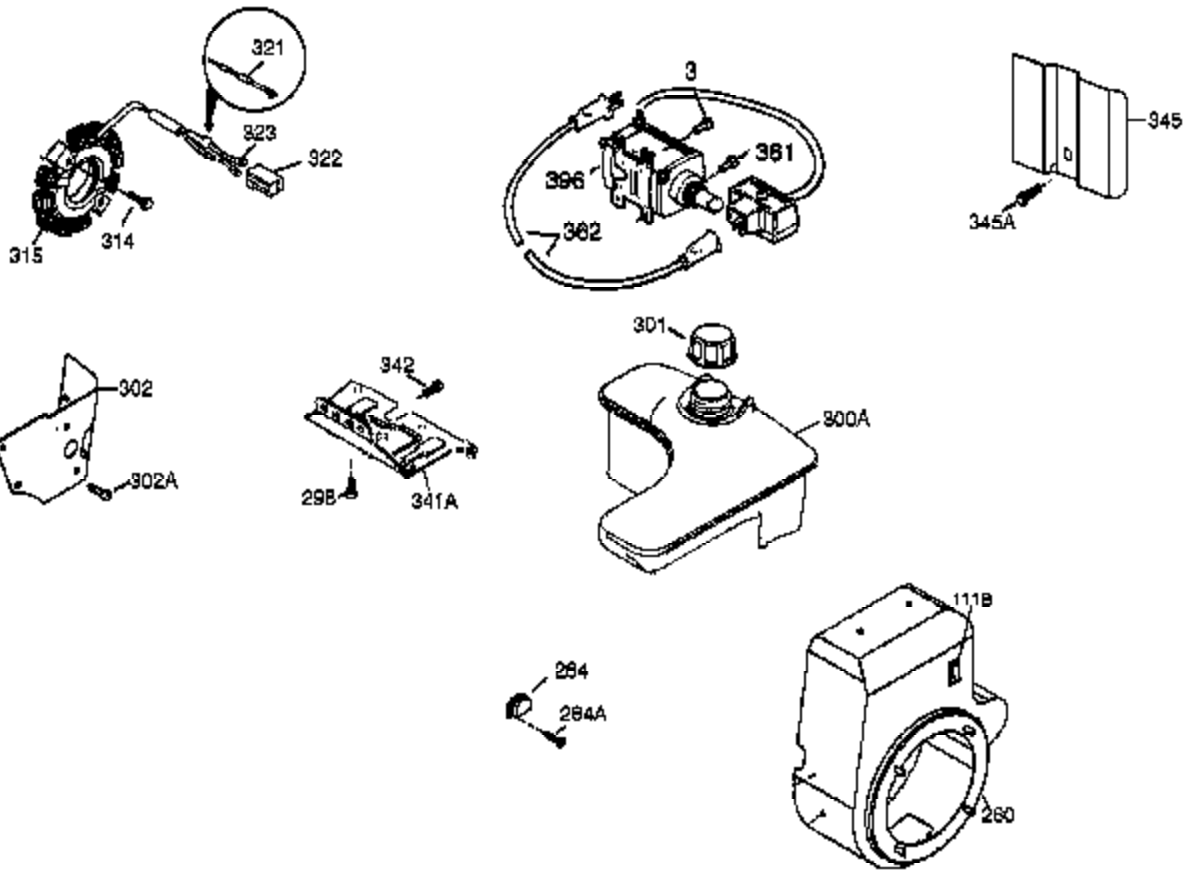

Ref #	Part Number	Qty	Description
170	28423	1	Breather Body
174	650128	2	Screw, 10-24 x 1/2"
212A	36288	1	Bushing
241	32380	1	Air Cleaner Bracket
260	35716A	1	Blower Housing
284A	650760	4	Screw, 8-32 x 3/8"
284	35428	1	Exhaust Deflector
298	650665	2	Screw, 1/4-15 x 3/4"
301	36246	1	Fuel Cap
314	650873	2	Screw, 1/4-20 x 3/4"
315	611176	1	Alternator Coil (5 Amp)(Incl. 322 & 3 23)
322	611117	1	Connector Body
323	611118	1	Terminal
341	35697	1	Fuel Tank Bracket
342	792028	2	Screw, 5/16-18 x 7/8"
345	35699	1	Heat Baffle
361	650990	4	Screw, T-30, 1/4-20 x 15/32"
370	36261	1	Identification Decal
370J	35703	1	Throttle Decal (Run/Slow)