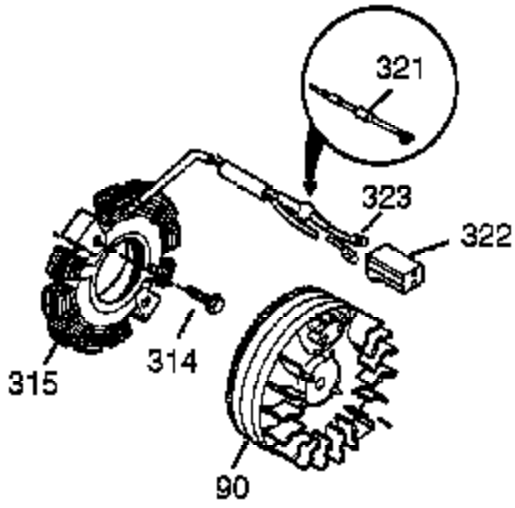

Ref #	Part Number	Qty	Description
90	611094	1	Flywheel (W/Ring Gear)
260	37593	1	Blower Housing
314	650873	2	Screw, 1/4-20 x 3/4"
315	611104	1	Alternator Coil (3/5 Split)(Incl. - 3 21 - 323)
321	611161	1	Diode
322	611142	1	Connector Body
323	611118	2	Terminal
338	650821	3	Screw, 10-32 x 1/2"