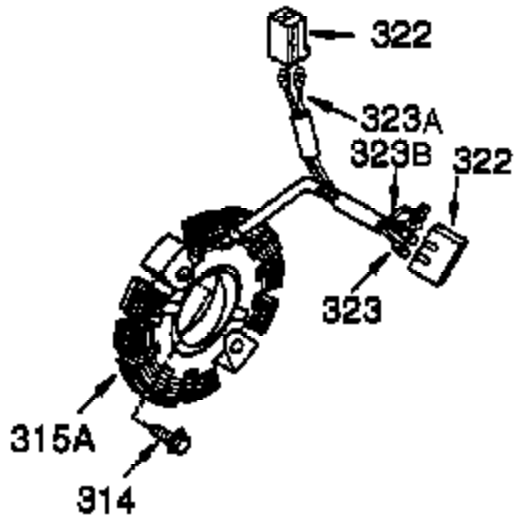

Ref #	Part Number	Qty	Description
90	611094	1	Flywheel (W/Ring Gear)
260	37593	1	Blower Housing
314	650873	2	Screw, 1/4-20 x 3/4"
315	611104	1	Alternator Coil (3/5 Split)(Incl. - 3 21 - 323)
321	611161	1	Diode
322	611142	1	Connector Body
323	611118	2	Terminal
338	650821	3	Screw, 10-32 x 1/2"