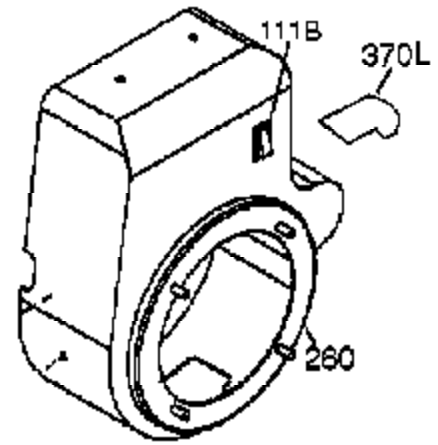

Ref #	Part Number	Qty	Description
90	611094	1	Flywheel (W/Ring Gear)
260	37593	1	Blower Housing
314	650873	2	Screw, 1/4-20 x 3/4"
315	611104	1	Alternator Coil (3/5 Split)(Incl. - 3 21 - 323)
321	611161	1	Diode
322	611142	1	Connector Body
323	611118	2	Terminal
338	650821	3	Screw, 10-32 x 1/2"