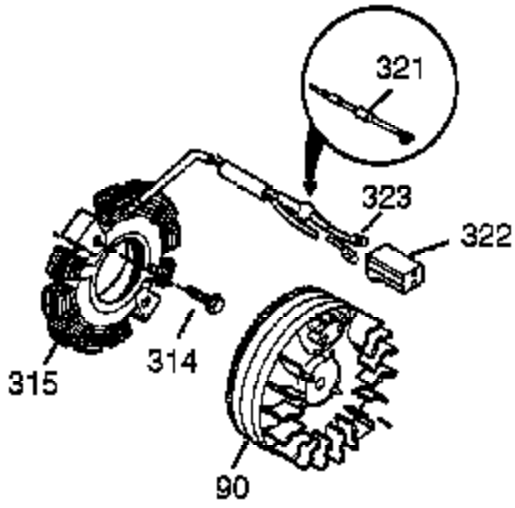

Ref #	Part Number	Qty	Description
90	611094	1	Flywheel (W/Ring Gear)
260	37593	1	Blower Housing
314	650873	2	Screw, 1/4-20 x 3/4"
315	611104	1	Alternator Coil (3/5 Split)(Incl. - 3 21 - 323)
321	611161	1	Diode
322	611142	1	Connector Body
323	611118	2	Terminal
338	650821	1	Screw, 10-32 x 1/2"