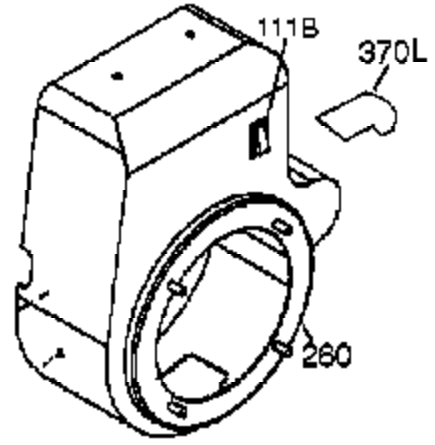

Ref #	Part Number	Qty	Description
90	611094	1	Flywheel (W/Ring Gear)
260	37593	1	Blower Housing
314	650873	2	Screw, 1/4-20 x 3/4"
315	611104	1	Alternator Coil (3/5 Split)(Incl. - 3 21 - 323)
321	611161	1	Diode
322	611142	1	Connector Body
323	611118	2	Terminal
338	650821	1	Screw, 10-32 x 1/2"