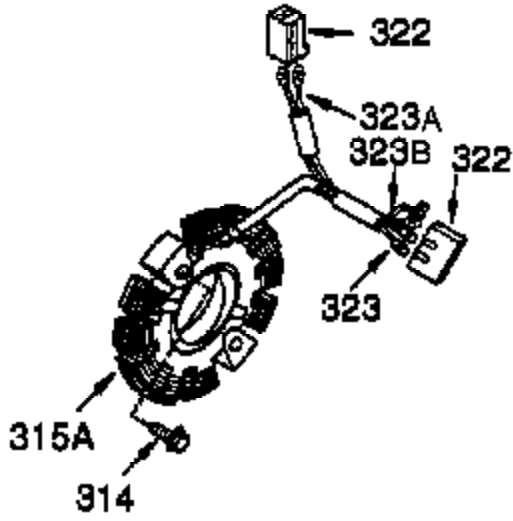

Ref #	Part Number	Qty	Description
90	611094	1	Flywheel (W/Ring Gear)
260	37593	1	Blower Housing
314	650873	2	Screw, 1/4-20 x 3/4"
315	611104	1	Alternator Coil (3/5 Split)(Incl. - 3 21 - 323)
321	611161	1	Diode
322	611142	1	Connector Body
323	611118	2	Terminal
338	650821	1	Screw, 10-32 x 1/2"