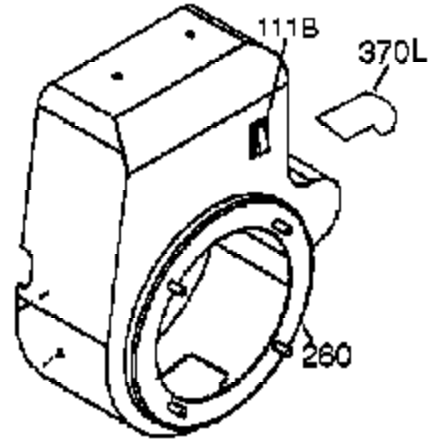

Ref #	Part Number	Qty	Description
90	611094	1	Flywheel (W/Ring Gear)
111B	611224	1	Rocker On/Off Switch
260	37593A	1	Blower Housing
314	650873	2	Screw, 1/4-20 x 3/4"
315	611104	1	Alternator Coil (3/5 Split)(Incl. - 3 21 - 323)
321	611161	1	Diode
322	611142	1	Connector Body
323	611118	2	Terminal
338	650821	1	Screw, 10-32 x 1/2"