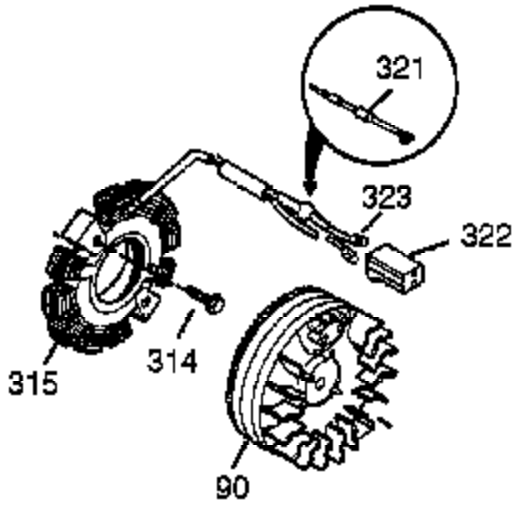

Ref #	Part Number	Qty	Description
90	611094	1	Flywheel (W/Ring Gear)
111B	611224	1	Rocker On/Off Switch
260	37593A	1	Blower Housing
314	650873	2	Screw, 1/4-20 x 3/4"
315	611104	1	Alternator Coil (3/5 Split)(Incl. - 3 21 - 323)
321	611161	1	Diode
322	611142	1	Connector Body
323	611118	2	Terminal
338	650821	1	Screw, 10-32 x 1/2"