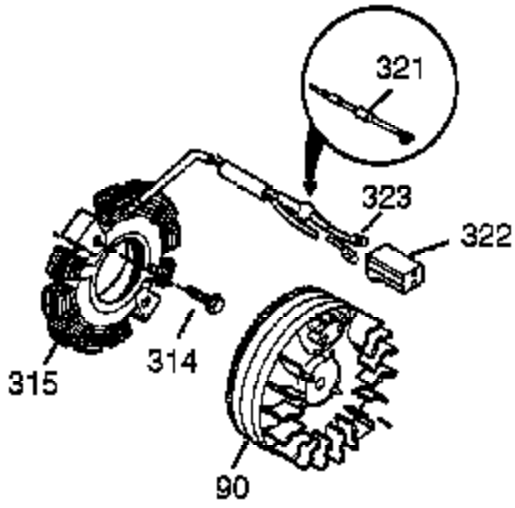

Ref #	Part Number	Qty	Description
90	611094	1	Flywheel (W/Ring Gear)
111B	611224	1	Rocker On/Off Switch
260	37558	1	Blower Housing
314	650873	2	Screw, 1/4-20 x 3/4"
315	611271	1	Alternator Coil (3/5 Split)(Incl. - 3 21 - 323)
321	611161	1	Diode
322	611229	1	Connector Body
323	611230	2	Terminal
338	650821	1	Screw, 10-32 x 1/2"