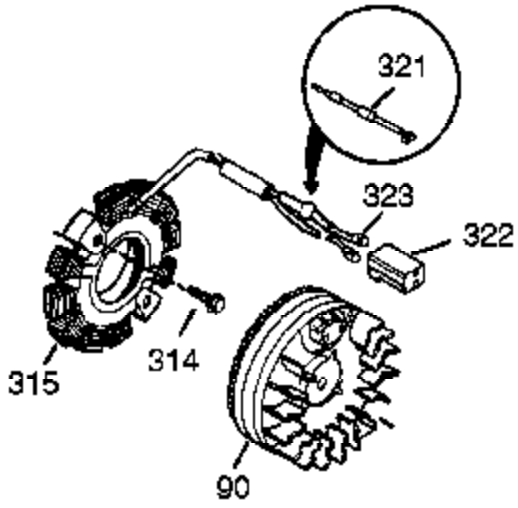

Ref #	Part Number	Qty	Description
380	632536	1	Carburetor (Incl. 184)
390	590733	1	Rewind Starter
395	35763A	1	Electric Starter Motor (12 Volt)
400	35331B	1	*Gasket Set (Incl. items marked PK in notes) Incl. part #'s 27272A (1),27896A (2),28264 (2),33263 (1),33481 (4),33484 (1),33509 (1), 33515A (1),33629 (2),34410 (1),34912 (1), 35295 (2),35299B (1),35306A (1), 35317 (1),35683 (1),35762 (2)
401	35332	1	"O" Ring Kit (Also incl. in 400) 28264 (2), 33481 (4), 33484 (1), 33509 (1), 34410 (1), 35295 (2), 35299B (1)
420	730226	1	SAE 5W30 4-Cycle Engine Oil (Quart)