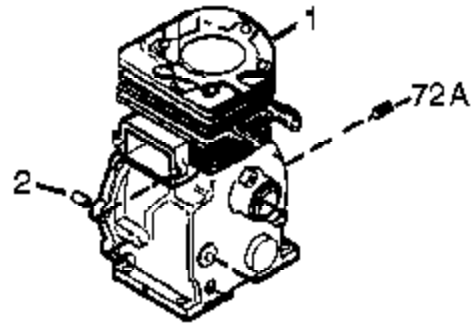

Ref #	Part Number	Qty	Description
380	632536	1	Carburetor (Incl. 184)
390	590733	1	Rewind Starter
395	35763A	1	Electric Starter Motor (12 Volt)
400	35331B	1	*Gasket Set (Incl. items marked PK in notes) Incl. part #'s 27272A (1),27896A (2),28264 (2),33263 (1),33481 (4),33484 (1),33509 (1), 33515A (1),33629 (2),34410 (1),34912 (1), 35295 (2),35299B (1),35306A (1), 35317 (1),35683 (1),35762 (2)
401	35332	1	"O" Ring Kit (Also incl. in 400) 28264 (2), 33481 (4), 33484 (1), 33509 (1), 34410 (1), 35295 (2), 35299B (1)
420	730226	1	SAE 5W30 4-Cycle Engine Oil (Quart)