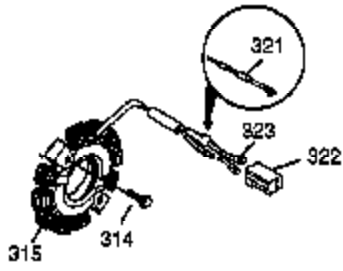

Ref #	Part Number	Qty	Description
265	37086	1	Cylinder Head Cover
266	650876	2	Screw, 5/16-18 x 1-9/32"
269	35762	2	* Exhaust Gasket
270A	35829A	1	Exhaust Port Liner
270	37263	1	Exhaust Manifold
271	35293	1	Locking Plate
275	37264	1	Muffler
276	35348	1	Locking Plate
277	650877	2	Screw, 5/16-18 x 4-1/2"
279	651011	4	Screw, 10-32 x 5/16"
280	37265	1	Heat Shield
281	33013	1	Starter Bubble Cover
282	650760	1	Screw, 8-32 x 3/8"
285	35985B	1	Starter Cup
287	29752	4	Nut & Lock Washer, 1/4-28
290	30962	1	Fuel Line
291	29774	1	Fuel Line
292	26460	4	Fuel Line Clamp
292	26460	4	Fuel Line Clamp
295	35857	1	Fuel Shut-Off Valve
298	650665	2	Screw, 1/4-15 x 3/4"
300	37099	1	Fuel Tank (Incl. 292 & 301)
301	35355	1	Fuel Cap
305	35574	1	Oil Fill Tube
307	35499	1	"O" Ring
308	35539	1	Fill Tube Clip
310	35700	1	Dipstick
314	650873	2	Screw, 1/4-20 x 3/4"
323	611118	1	Terminal
328	35062	2	Ignition Keys
329	610973	1	Terminal
335	37096	1	Carburetor Cover (Front)
335A	37087	1	Carburetor Cover
338	650821	4	Screw, 10-32 x 1/2"
341	37093	1	Fuel Tank Bracket
342	792028	2	Screw, 5/16-18 x 7/8"
343A	651060	1	Screw, 10-32 x 23/64"
343	35079	1	Key Switch Bracket
345	37097	1	Heat Baffle
350	570682A	1	Primer Ass'y
351	32180C	1	Primer Line
355	590574	1	Starter Handle
370C	36501	1	Primer Decal
370K	36695	1	Starter Decal
370H	37226	1	Throttle Decal
370I	37119	1	Warning Decal
380	640169	1	Carburetor (Incl. 184)
390	590749	1	Rewind Starter (Note: This engine could have been built with 590733 starter.)
400	37257	1	*Gasket Set (Incl. items marked PK in notes) Incl. part #'s 27896A (2),33263 (1),33515A (1),35262A (1), 35762 (2),35952 (1),37256 (1)
420	730226A	1	SAE 5W30 4-Cycle Engine Oil (Quart)