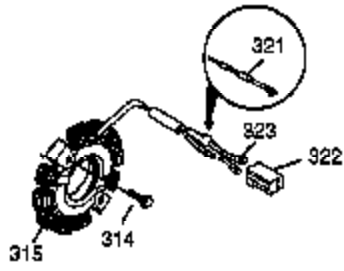

Ref #	Part Number	Qty	Description
265	37086	1	Cylinder Head Cover
266	650876	2	Screw, 5/16-18 x 1-9/32"
269	35762	2	* Exhaust Gasket
270A	35829A	1	Exhaust Port Liner
270	37263	1	Exhaust Manifold
271	35293	1	Locking Plate
275	37264	1	Muffler
276	35348	1	Locking Plate
277	650877	2	Screw, 5/16-18 x 4-1/2"
279	650821	5	Screw, 10-32 x 1/2"
280	37265	1	Heat Shield
280A	37106	1	Radiation Heat Shield
285	35985B	1	Starter Cup
287	29752	4	Nut & Lock Washer, 1/4-28
290	30962	1	Fuel Line
291	29774	1	Fuel Line
292	26460	4	Fuel Line Clamp
292	26460	4	Fuel Line Clamp
295	35857	1	Fuel Shut-Off Valve
298	650665	2	Screw, 1/4-15 x 3/4"
300	37099	1	Fuel Tank (Incl. 292 & 301)
301	36246	1	Fuel Cap
305	35574	1	Oil Fill Tube
307	35499	1	"O" Ring
308	35539	1	Fill Tube Clip
310	35700	1	Dipstick
314	650873	1	Screw, 1/4-20 x 3/4"
323	611118	1	Terminal
328	35062	2	Ignition Keys
329	610973	1	Terminal
335	37096	1	Carburetor Cover (Front)
335A	37087	1	Carburetor Cover
338	650821	4	Screw, 10-32 x 1/2"
341	37093	1	Fuel Tank Bracket
342	792028	2	Screw, 5/16-18 x 7/8"
343	35079	1	Key Switch Bracket
343A	651060	1	Screw, 10-32 x 23/64"
345	37097	1	Heat Baffle
350	570682A	1	Primer Ass'y
351	32180C	1	Primer Line
355	590574	1	Starter Handle
361	650990	2	Screw, T-30, 1/4-20 x 15/32"
370K	36695	1	Starter Decal
370H	37226	1	Throttle Decal
370I	37119	1	Warning Decal
380	640169	1	Carburetor (Incl. 184)
390	590749	1	Rewind Starter (Note: This engine could have been built with 590733 starter.)
400	37257	1	*Gasket Set (Incl. items marked PK in notes) Incl. part #'s 27896A (2),33263 (1),33515A (1),35262A (1), 35762 (2),35952 (1),37256 (1)
420	730226A	1	SAE 5W30 4-Cycle Engine Oil (Quart)