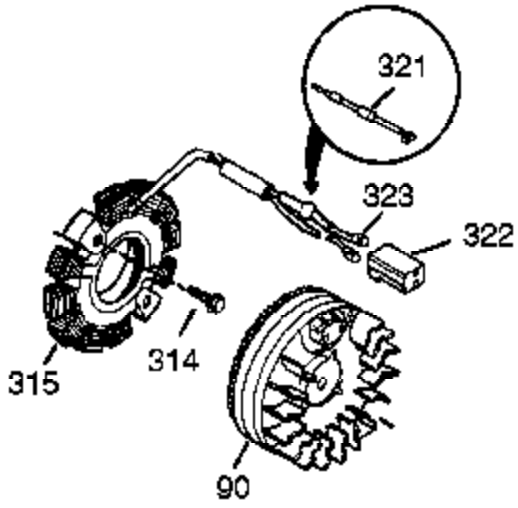

Ref #	Part Number	Qty	Description
1	37083	1	Cylinder (Incl. 2, 20, 72 & 80)
2	27652	2	Dowel Pin
31	35327	1	Counterbalance Gear
51	35315A	1	Counterbalance Weight
90	611093	1	Flywheel (W/Ring Gear)
179	30593	1	Retainer Clip
202	36482	1	Compression Spring
205	651019	1	Screw, Torx T-10, 6-32 x 41/64"
213	650930	1	Screw, 10-32 x 5/8"
216	35679	1	R.P.M. Adjusting Lever
245A	650821	1	Screw, 10-32 x 1/2"
314	650873	1	Screw, 1/4-20 x 3/4"
315	611111	1	Alternator Coil (18 Watt) (Incl. 323)
323	611118	1	Terminal
334	650821	1	Screw, 10-32 x 1/2"
370	36261	1	Identification Decal