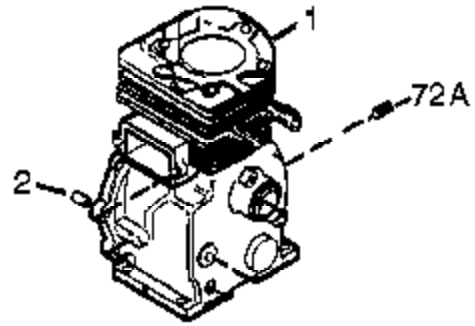

Ref #	Part Number	Qty	Description
1	37083	1	Cylinder (Incl. 2, 20, 72 & 80)
2	27652	2	Dowel Pin
31	35327	1	Counterbalance Gear
51	35315A	1	Counterbalance Weight
90	611093	1	Flywheel (W/Ring Gear)
179	30593	1	Retainer Clip
202	36482	1	Compression Spring
205	651019	1	Screw, Torx T-10, 6-32 x 41/64"
213	650930	1	Screw, 10-32 x 5/8"
216	35679	1	R.P.M. Adjusting Lever
245A	650821	1	Screw, 10-32 x 1/2"
314	650873	1	Screw, 1/4-20 x 3/4"
315	611111	1	Alternator Coil (18 Watt) (Incl. 323)
323	611118	1	Terminal
334	650821	1	Screw, 10-32 x 1/2"
370	36261	1	Identification Decal