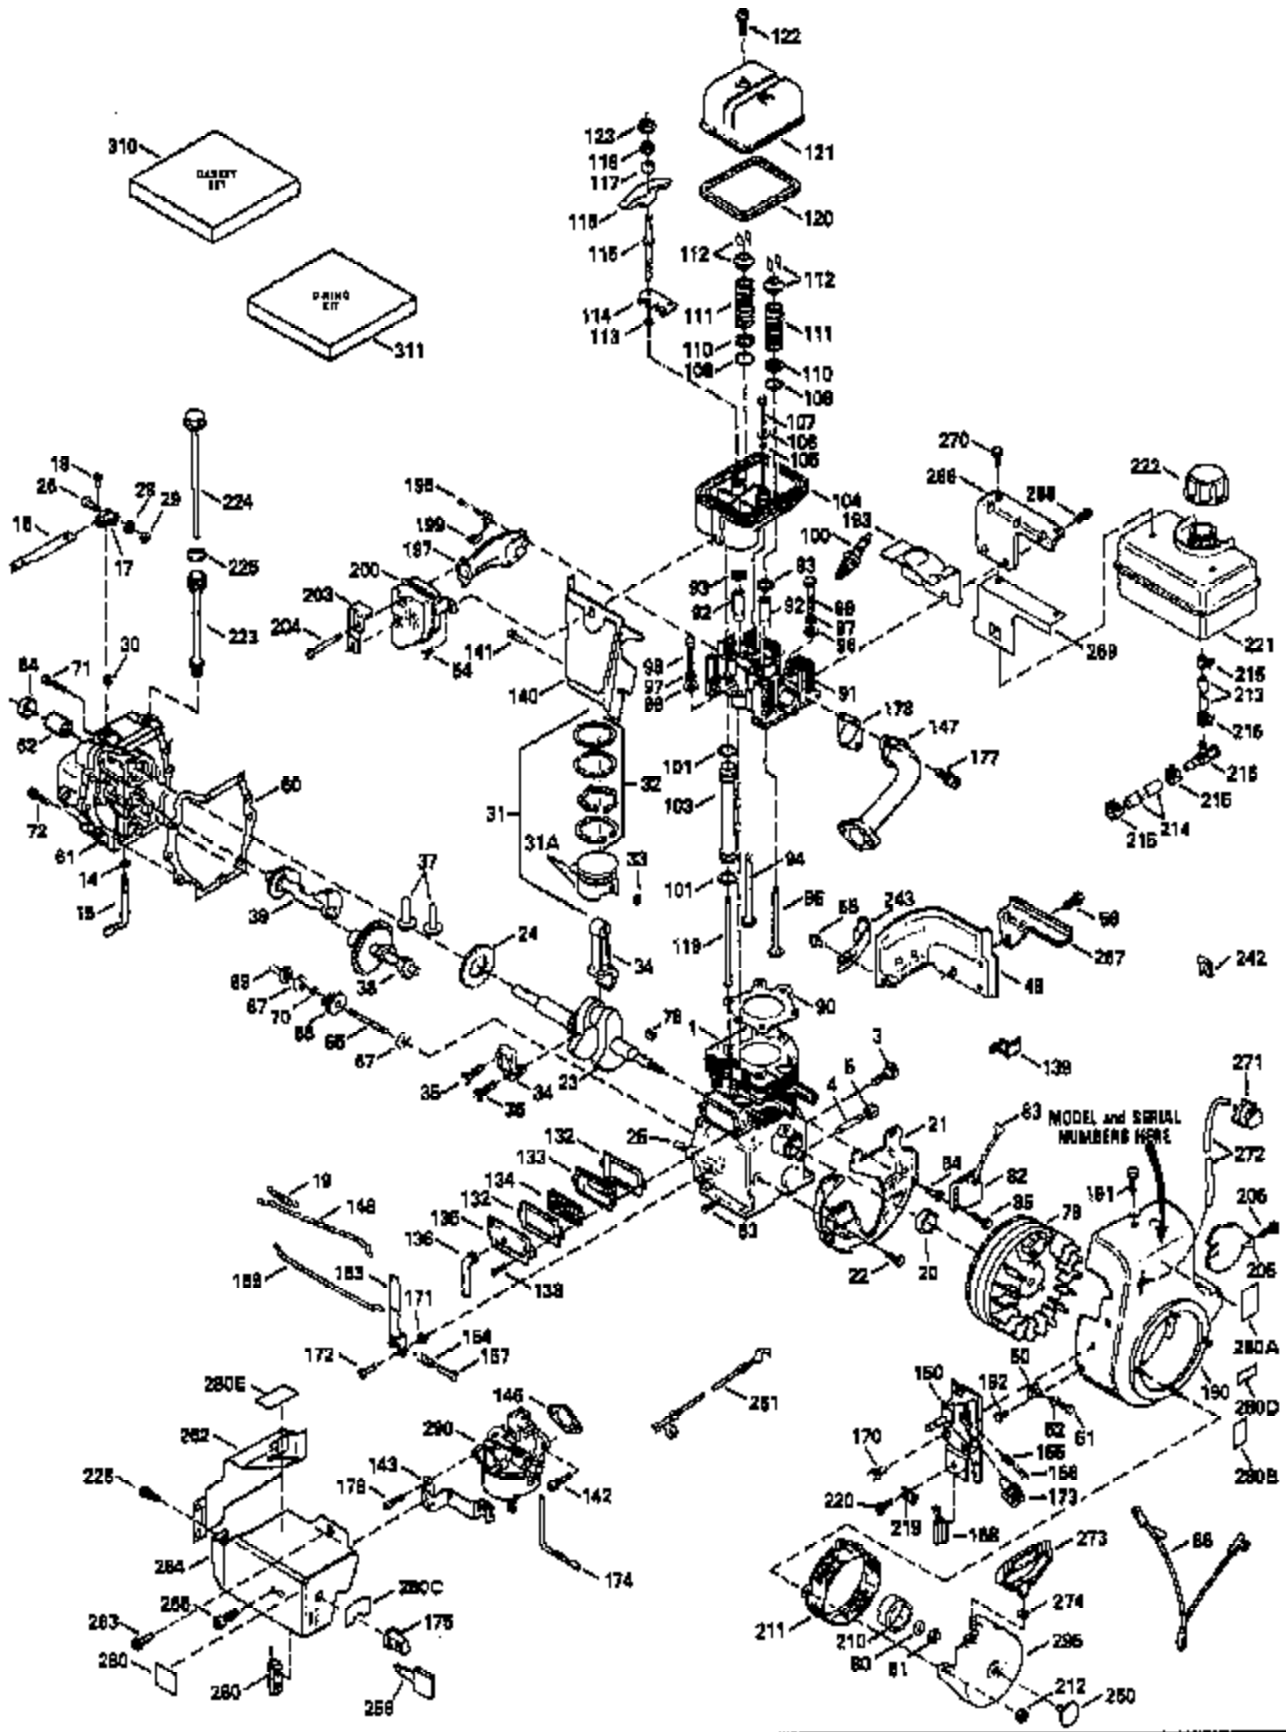

ILLUSTRATION SHOWS TYPICAL PARTS ONLY. ORDER BY PART NUMBER. PARTS NOT LISTED ARE SUPPLIED BY OEM.