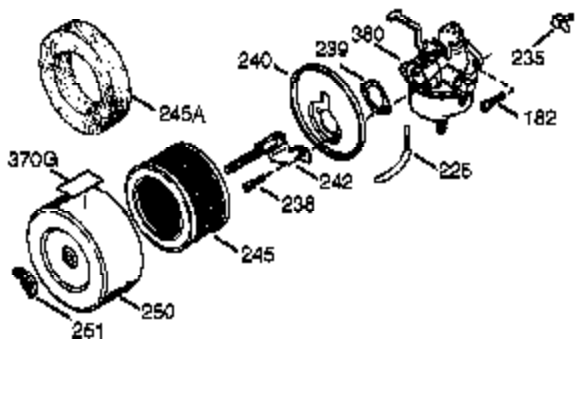

Ref #	Part Number	Qty	Description
3	650820	2	Screw, 1/4-20 x 1/2"
62	650760	1	Screw, 8-32 x 3/8"
63	28545	1	Grommet
64	30063	1	Screw, Torx T-30, 1/4-20 x 1/2"
92	650880	1	Lock Washer
93	650881	1	Flywheel Nut
110	35234	1	Ground Wire
129	650746	2	Screw, 5/16-18 x 1-3/8"
182	650517	2	Screw, 1/4-20 x 27/32"
238	28820	2	Screw, 10-32 x 1/2"
285	35287	1	Starter Cup
286	35446	1	Starter Screen
290	30962	1	Fuel Line
291	29774	1	Fuel Line
292	26460	4	Fuel Line Clamp
314	650873	1	Screw, 1/4-20 x 3/4"
315	611111	1	Alternator Coil (18 Watt)(Incl. 323)
323	611118	1	Terminal
380	632511	1	Carburetor (Incl. 184)
396	33329D	1	Electric Starter Motor Kit (120 Volt) (Opt.)