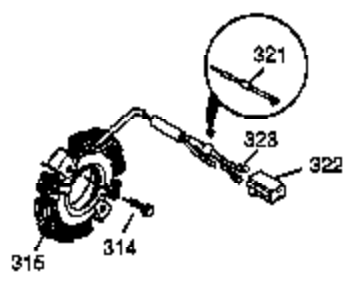

Ref #	Part Number	Qty	Description
3	650820	2	Screw, 1/4-20 x 1/2"
62	650760	1	Screw, 8-32 x 3/8"
63	28545	1	Grommet
64	30063	1	Screw, Torx T-30, 1/4-20 x 1/2"
92	650880	1	Lock Washer
93	650881	1	Flywheel Nut
110	35234	1	Ground Wire
129	650746	2	Screw, 5/16-18 x 1-3/8"
182	650517	2	Screw, 1/4-20 x 27/32"
238	28820	2	Screw, 10-32 x 1/2"
285	35287	1	Starter Cup
286	35446	1	Starter Screen
290	30962	1	Fuel Line
291	29774	1	Fuel Line
292	26460	4	Fuel Line Clamp
314	650873	1	Screw, 1/4-20 x 3/4"
315	611111	1	Alternator Coil (18 Watt)(Incl. 323)
323	611118	1	Terminal
380	632511	1	Carburetor (Incl. 184)
396	33329D	1	Electric Starter Motor Kit (120 Volt) (Opt.)