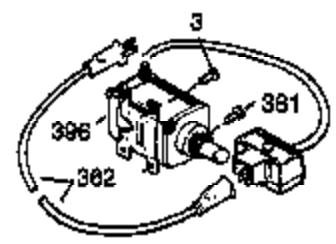

Ref #	Part Number	Qty	Description
3	650820	2	Screw, 1/4-20 x 1/2"
62	650760	1	Screw, 8-32 x 3/8"
63	28545	1	Grommet
64	30063	1	Screw, Torx T-30, 1/4-20 x 1/2"
92	650880	1	Lock Washer
93	650881	1	Flywheel Nut
110	35234	1	Ground Wire
129	650746	2	Screw, 5/16-18 x 1-3/8"
182	650517	2	Screw, 1/4-20 x 27/32"
238	28820	2	Screw, 10-32 x 1/2"
285	35287	1	Starter Cup
286	35446	1	Starter Screen
290	30962	1	Fuel Line
291	29774	1	Fuel Line
292	26460	4	Fuel Line Clamp
314	650873	1	Screw, 1/4-20 x 3/4"
315	611111	1	Alternator Coil (18 Watt)(Incl. 323)
323	611118	1	Terminal
380	632511	1	Carburetor (Incl. 184)
396	33329D	1	Electric Starter Motor Kit (120 Volt) (Opt.)