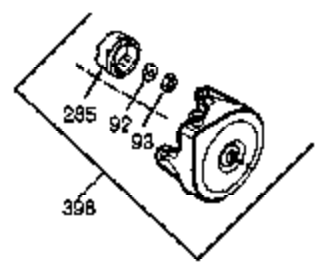

Ref #	Part Number	Qty	Description
3	650820	2	Screw, 1/4-20 x 1/2"
62	650760	1	Screw, 8-32 x 3/8"
63	28545	1	Grommet
64	30063	1	Screw, Torx T-30, 1/4-20 x 1/2"
92	650880	1	Lock Washer
93	650881	1	Flywheel Nut
110	35234	1	Ground Wire
129	650746	2	Screw, 5/16-18 x 1-3/8"
182	650517	2	Screw, 1/4-20 x 27/32"
238	28820	2	Screw, 10-32 x 1/2"
285	35287	1	Starter Cup
286	35446	1	Starter Screen
290	30962	1	Fuel Line
291	29774	1	Fuel Line
292	26460	4	Fuel Line Clamp
314	650873	1	Screw, 1/4-20 x 3/4"
315	611111	1	Alternator Coil (18 Watt)(Incl. 323)
323	611118	1	Terminal
380	632511	1	Carburetor (Incl. 184)
396	33329D	1	Electric Starter Motor Kit (120 Volt) (Opt.)