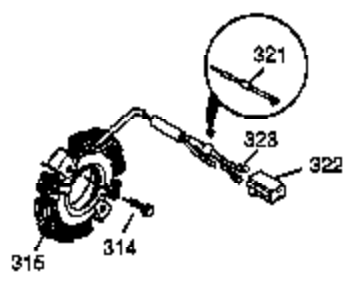

Ref #	Part Number	Qty	Description
3	650820	2	Screw, 1/4-20 x 1/2"
62	650760	1	Screw, 8-32 x 3/8"
63	28545	1	Grommet
64	30063	1	Screw, Torx T-30, 1/4-20 x 1/2"
92	650880	1	Lock Washer
93	650881	1	Flywheel Nut
110	35234	1	Ground Wire
129	650746	2	Screw, 5/16-18 x 1-3/8"
182	650517	2	Screw, 1/4-20 x 27/32"
285	35985	1	Starter Cup
286	35446	1	Starter Screen
290	30962	1	Fuel Line
291	29774	1	Fuel Line
292	26460	4	Fuel Line Clamp
314	650873	1	Screw, 1/4-20 x 3/4"
315	611111	1	Alternator Coil (18 Watt) (Incl. 323)
323	611118	1	Terminal
380	632536	1	Carburetor (Incl. 184)
396	33329D	1	Electric Starter Motor Kit (120 Volt) (Opt.)