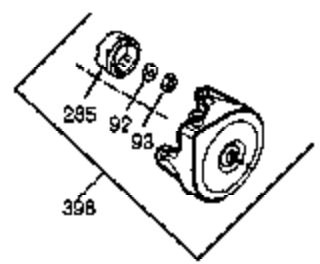

Ref #	Part Number	Qty	Description
3	650820	2	Screw, 1/4-20 x 1/2"
62	650760	1	Screw, 8-32 x 3/8"
63	28545	1	Grommet
64	30063	1	Screw, Torx T-30, 1/4-20 x 1/2"
92	650880	1	Lock Washer
93	650881	1	Flywheel Nut
110	35234	1	Ground Wire
129	650746	2	Screw, 5/16-18 x 1-3/8"
182	650517	2	Screw, 1/4-20 x 27/32"
285	35985	1	Starter Cup
286	35446	1	Starter Screen
290	30962	1	Fuel Line
291	29774	1	Fuel Line
292	26460	4	Fuel Line Clamp
314	650873	1	Screw, 1/4-20 x 3/4"
315	611111	1	Alternator Coil (18 Watt) (Incl. 323)
323	611118	1	Terminal
380	632536	1	Carburetor (Incl. 184)
396	33329D	1	Electric Starter Motor Kit (120 Volt) (Opt.)