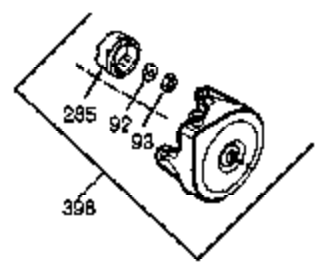

Ref #	Part Number	Qty	Description
3	650820	2	Screw, 1/4-20 x 1/2"
62	650760	1	Screw, 8-32 x 3/8"
63	28545	1	Grommet
92	650880	1	Lock Washer
93	650881	1	Flywheel Nut
110	35234	1	Ground Wire
129	650746	2	Screw, 5/16-18 x 1-3/8"
182	650517	2	Screw, 1/4-20 x 27/32"
264	30063	1	Screw, Torx T-30, 1/4-20 x 1/2"
285	35985A	1	Starter Cup
286	35446	1	Starter Screen
290	30962	1	Fuel Line
291	29774	1	Fuel Line
292	26460	4	Fuel Line Clamp
314	650873	1	Screw, 1/4-20 x 3/4"
315	611111	1	Alternator Coil (18 Watt) (Incl. 323)
323	611118	1	Terminal
380	632536	1	Carburetor (Incl. 184)
396	33329D	1	Electric Starter Motor (Optional)