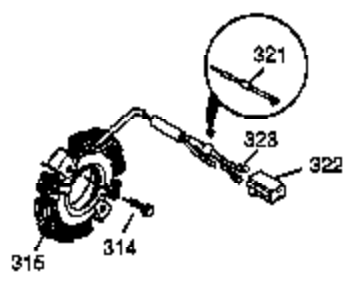

Ref #	Part Number	Qty	Description
3	650820	2	Screw, 1/4-20 x 1/2"
62	650760	1	Screw, 8-32 x 3/8"
63	28545	1	Grommet
92	650880	1	Lock Washer
93	650881	1	Flywheel Nut
110	35234	1	Ground Wire
129	650746	2	Screw, 5/16-18 x 1-3/8"
182	650517	2	Screw, 1/4-20 x 27/32"
264	30063	1	Screw, Torx T-30, 1/4-20 x 1/2"
285	35985A	1	Starter Cup
286	35446	1	Starter Screen
290	30962	1	Fuel Line
291	29774	1	Fuel Line
292	26460	4	Fuel Line Clamp
314	650873	1	Screw, 1/4-20 x 3/4"
315	611111	1	Alternator Coil (18 Watt) (Incl. 323)
323	611118	1	Terminal
380	632536	1	Carburetor (Incl. 184)
396	33329D	1	Electric Starter Motor (Optional)