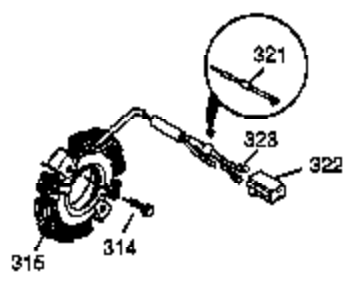

Ref #	Part Number	Qty	Description
3	650820	2	Screw, 1/4-20 x 1/2"
62	650760	1	Screw, 8-32 x 3/8"
63	28545	1	Grommet
92	650880	1	Lock Washer
93	650881	1	Flywheel Nut
110	35234	1	Ground Wire
182	650517	2	Screw, 1/4-20 x 27/32"
285	35985B	1	Starter Cup
290	30962	1	Fuel Line
291	29774	1	Fuel Line
292	26460	4	Fuel Line Clamp
314	650873	1	Screw, 1/4-20 x 3/4"
315	611111	1	Alternator Coil (18 Watt) (Incl. 323)
323	611118	1	Terminal
380	632536	1	Carburetor (Incl. 184)
396	33329D	1	Electric Starter Motor (Optional)