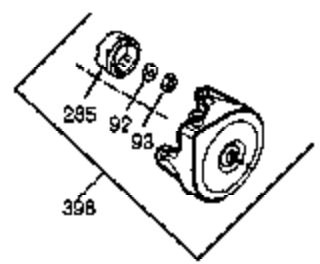

Ref #	Part Number	Qty	Description
3	650820	2	Screw, 1/4-20 x 1/2"
62	650760	1	Screw, 8-32 x 3/8"
63	28545	1	Grommet
92	650880	1	Lock Washer
93	650881	1	Flywheel Nut
110	35234	1	Ground Wire
182	650517	2	Screw, 1/4-20 x 27/32"
285	35985B	1	Starter Cup
290	30962	1	Fuel Line
291	29774	1	Fuel Line
292	26460	4	Fuel Line Clamp
314	650873	1	Screw, 1/4-20 x 3/4"
315	611111	1	Alternator Coil (18 Watt) (Incl. 323)
323	611118	1	Terminal
380	632536	1	Carburetor (Incl. 184)
396	33329D	1	Electric Starter Motor (Optional)