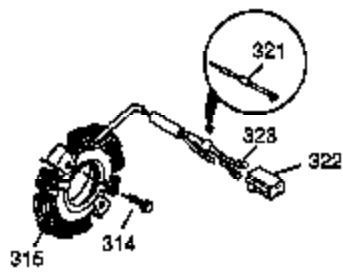

Ref #	Part Number	Qty	Description
3	650820	2	Screw, 1/4-20 x 1/2"
62	650760	1	Screw, 8-32 x 3/8"
63	28545	1	Grommet
92	650880	1	Lock Washer
93	650881	1	Flywheel Nut
110	35234	1	Ground Wire
182	650517	2	Screw, 1/4-20 x 27/32"
285	35985B	1	Starter Cup
290	30962	1	Fuel Line
291	29774	1	Fuel Line
292	26460	4	Fuel Line Clamp
314	650873	1	Screw, 1/4-20 x 3/4"
315	611111	1	Alternator Coil (18 Watt) (Incl. 323)
323	611118	1	Terminal
380	632536	1	Carburetor (Incl. 184)
396	33329D	1	Electric Starter Motor (Optional)