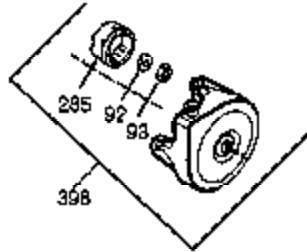

Ref #	Part Number	Qty	Description
3	650820	2	Screw, 1/4-20 x 1/2"
62	650760	1	Screw, 8-32 x 3/8"
63	28545	1	Grommet
92	650880	1	Lock Washer
93	650881	1	Flywheel Nut
110	35234	1	Ground Wire
182	650517	2	Screw, 1/4-20 x 27/32"
285	35985B	1	Starter Cup
290	30962	1	Fuel Line
291	29774	1	Fuel Line
292	26460	4	Fuel Line Clamp
314	650873	1	Screw, 1/4-20 x 3/4"
315	611111	1	Alternator Coil (18 Watt) (Incl. 323)
323	611118	1	Terminal
380	632536	1	Carburetor (Incl. 184)
396	33329D	1	Electric Starter Motor (Optional)