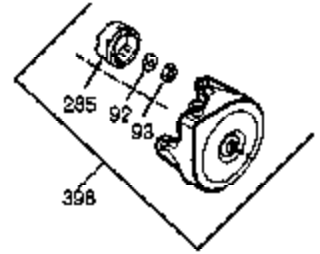

Ref #	Part Number	Qty	Description
3	650820	2	Screw, 1/4-20 x 1/2"
62	650760	1	Screw, 8-32 x 3/8"
63	28545	1	Grommet
64	30063	1	Screw, Torx T-30, 1/4-20 x 1/2"
92	650880	1	Lock Washer
93	650881	1	Flywheel Nut
110A	35285	1	Ground Wire
110	35253	1	Ground Wire
182	650517	2	Screw, 1/4-20 x 27/32"
285	35287	1	Starter Cup
286	35446	1	Starter Screen
290	30962	1	Fuel Line
291	29774	1	Fuel Line
292	26460	4	Fuel Line Clamp
370E	35703	1	Control Decal
380	632511	1	Carburetor (Incl. 184)