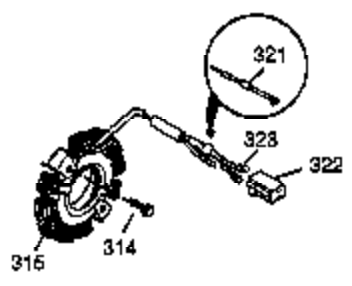

Ref #	Part Number	Qty	Description
3	650820	2	Screw, 1/4-20 x 1/2"
62	650760	1	Screw, 8-32 x 3/8"
63	28545	1	Grommet
64	30063	1	Screw, Torx T-30, 1/4-20 x 1/2"
92	650880	1	Lock Washer
93	650881	1	Flywheel Nut
110A	35285	1	Ground Wire
110	35253	1	Ground Wire
182	650517	2	Screw, 1/4-20 x 27/32"
285	35287	1	Starter Cup
286	35446	1	Starter Screen
290	30962	1	Fuel Line
291	29774	1	Fuel Line
292	26460	4	Fuel Line Clamp
370E	35703	1	Control Decal
380	632511	1	Carburetor (Incl. 184)