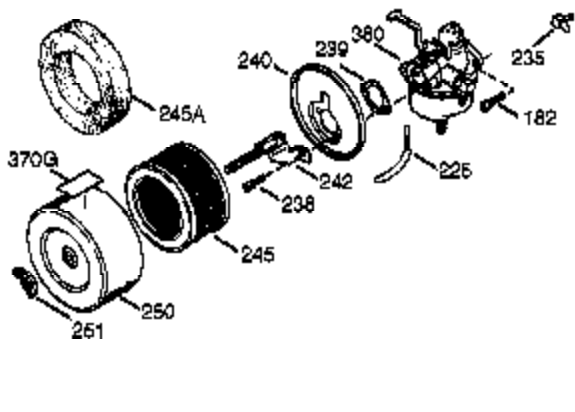

Ref #	Part Number	Qty	Description
3	650820	2	Screw, 1/4-20 x 1/2"
62	650760	1	Screw, 8-32 x 3/8"
63	28545	1	Grommet
64	30063	1	Screw, Torx T-30, 1/4-20 x 1/2"
92	650880	1	Lock Washer
93	650881	1	Flywheel Nut
110A	35285	1	Ground Wire
110	35253	1	Ground Wire
182	650517	2	Screw, 1/4-20 x 27/32"
285	35287	1	Starter Cup
286	35446	1	Starter Screen
290	30962	1	Fuel Line
291	29774	1	Fuel Line
292	26460	4	Fuel Line Clamp
370E	35703	1	Control Decal
380	632511	1	Carburetor (Incl. 184)