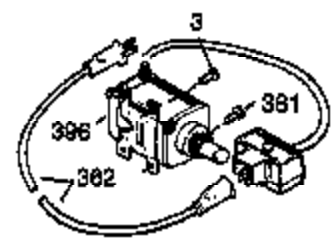

Ref #	Part Number	Qty	Description
3	650820	2	Screw, 1/4-20 x 1/2"
62	650760	1	Screw, 8-32 x 3/8"
63	28545	1	Grommet
64	30063	1	Screw, Torx T-30, 1/4-20 x 1/2"
92	650880	1	Lock Washer
93	650881	1	Flywheel Nut
110A	35285	1	Ground Wire
110	35253	1	Ground Wire
182	650517	2	Screw, 1/4-20 x 27/32"
285	35287	1	Starter Cup
286	35446	1	Starter Screen
290	30962	1	Fuel Line
291	29774	1	Fuel Line
292	26460	4	Fuel Line Clamp
370E	35703	1	Control Decal
380	632511	1	Carburetor (Incl. 184)