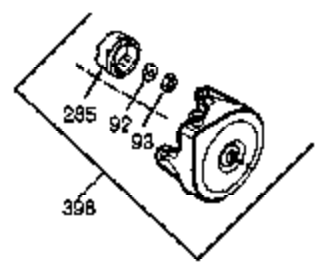

Ref #	Part Number	Qty	Description
370D	34686	1	Name Decal
380	632511	1	Carburetor (Incl. 184)
390	590630	1	Rewind Starter
400	35331B	1	*Gasket Set (Incl. items marked PK in notes) Incl. part #'s 27272A (1), 27896A (2), 28264 (2), 33263 (1), 33481 (4), 33484 (1), 33509 (1), 33515A (1), 33629 (2), 34410 (1), 34912 (1), 35295 (2), 35299B (1), 35306A (1), 35317 (1), 35683 (1), 35762 (2)
401	35332	1	* "O" Ring Kit (Also Incl. in 400) 28264 (2), 33481 (4), 33484 (1), 33509 (1), 34410 (1), 35295 (2), 35299B (1)
420	730226	1	SAE 5W30 4-Cycle Engine Oil (Quart)