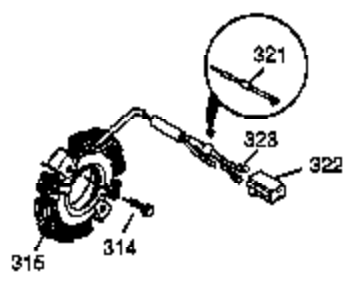

Ref #	Part Number	Qty	Description
370D	34686	1	Name Decal
380	632511	1	Carburetor (Incl. 184)
390	590630	1	Rewind Starter
400	35331B	1	*Gasket Set (Incl. items marked PK in notes) Incl. part #'s 27272A (1), 27896A (2), 28264 (2), 33263 (1), 33481 (4), 33484 (1), 33509 (1), 33515A (1), 33629 (2), 34410 (1), 34912 (1), 35295 (2), 35299B (1), 35306A (1), 35317 (1), 35683 (1), 35762 (2)
401	35332	1	* "O" Ring Kit (Also Incl. in 400) 28264 (2), 33481 (4), 33484 (1), 33509 (1), 34410 (1), 35295 (2), 35299B (1)
420	730226	1	SAE 5W30 4-Cycle Engine Oil (Quart)