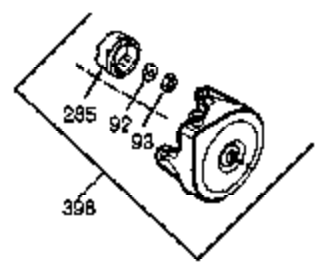

Ref #	Part Number	Qty	Description
3	650820	2	Screw, 1/4-20 x 1/2"
62	650760	1	Screw, 8-32 x 3/8"
63	28545	1	Grommet
64	30063	1	Screw, Torx T-30, 1/4-20 x 1/2"
92	650880	1	Lock Washer
93	650881	1	Flywheel Nut
110	35253	1	Ground Wire
110A	35285	1	Ground Wire
182	650517	2	Screw, 1/4-20 x 27/32"
285	35287	1	Starter Cup
286	35446	1	Starter Screen
290	30962	1	Fuel Line
291	29774	1	Fuel Line
292	26460	4	Fuel Line Clamp
314	650873	1	Screw, 1/4-20 x 3/4"
315	611111	1	Alternator Coil (18 Watt) (Incl. 323)
323	611118	1	Terminal
370E	35703	1	Control Decal
380	632511	1	Carburetor (Incl. 184)