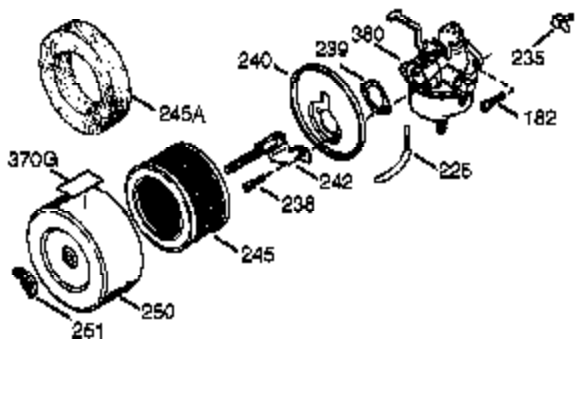

Ref #	Part Number	Qty	Description
3	650820	2	Screw, 1/4-20 x 1/2"
62	650760	1	Screw, 8-32 x 3/8"
63	28545	1	Grommet
64	30063	1	Screw, Torx T-30, 1/4-20 x 1/2"
92	650880	1	Lock Washer
93	650881	1	Flywheel Nut
110	35253	1	Ground Wire
110A	35285	1	Ground Wire
182	650517	2	Screw, 1/4-20 x 27/32"
285	35287	1	Starter Cup
286	35446	1	Starter Screen
290	30962	1	Fuel Line
291	29774	1	Fuel Line
292	26460	4	Fuel Line Clamp
314	650873	1	Screw, 1/4-20 x 3/4"
315	611111	1	Alternator Coil (18 Watt) (Incl. 323)
323	611118	1	Terminal
370E	35703	1	Control Decal
380	632511	1	Carburetor (Incl. 184)