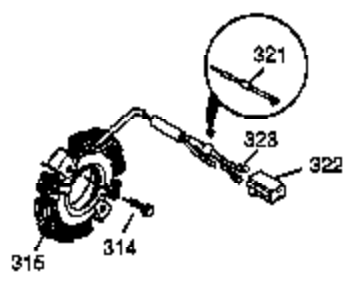

Ref #	Part Number	Qty	Description
3	650820	2	Screw, 1/4-20 x 1/2"
62	650760	1	Screw, 8-32 x 3/8"
63	28545	1	Grommet
64	30063	1	Screw, Torx T-30, 1/4-20 x 1/2"
92	650880	1	Lock Washer
93	650881	1	Flywheel Nut
110	35253	1	Ground Wire
110A	35285	1	Ground Wire
182	650517	2	Screw, 1/4-20 x 27/32"
285	35287	1	Starter Cup
286	35446	1	Starter Screen
290	30962	1	Fuel Line
291	29774	1	Fuel Line
292	26460	4	Fuel Line Clamp
314	650873	1	Screw, 1/4-20 x 3/4"
315	611111	1	Alternator Coil (18 Watt) (Incl. 323)
323	611118	1	Terminal
370E	35703	1	Control Decal
380	632511	1	Carburetor (Incl. 184)