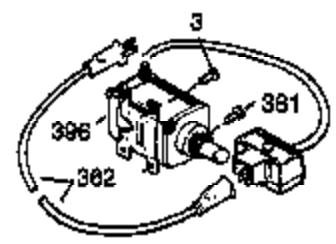

Ref #	Part Number	Qty	Description
3	650820	2	Screw, 1/4-20 x 1/2"
62	650760	1	Screw, 8-32 x 3/8"
63	28545	1	Grommet
64	30063	1	Screw, Torx T-30, 1/4-20 x 1/2"
92	650880	1	Lock Washer
93	650881	1	Flywheel Nut
110	35253	1	Ground Wire
110A	35285	1	Ground Wire
182	650517	2	Screw, 1/4-20 x 27/32"
285	35287	1	Starter Cup
286	35446	1	Starter Screen
290	30962	1	Fuel Line
291	29774	1	Fuel Line
292	26460	4	Fuel Line Clamp
314	650873	1	Screw, 1/4-20 x 3/4"
315	611111	1	Alternator Coil (18 Watt) (Incl. 323)
323	611118	1	Terminal
370E	35703	1	Control Decal
380	632511	1	Carburetor (Incl. 184)