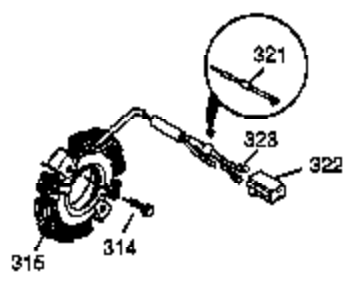

Ref #	Part Number	Qty	Description
3	650820	2	Screw, 1/4-20 x 1/2"
62	650760	1	Screw, 8-32 x 3/8"
63	28545	1	Grommet
64	30063	1	Screw, Torx T-30, 1/4-20 x 1/2"
92	650880	1	Lock Washer
93	650881	1	Flywheel Nut
110	35253	1	Ground Wire
110A	35285	1	Ground Wire
182	650517	2	Screw, 1/4-20 x 27/32"
285	35985	1	Starter Cup
286	35446	1	Starter Screen
290	30962	1	Fuel Line
291	29774	1	Fuel Line
292	26460	4	Fuel Line Clamp
314	650873	1	Screw, 1/4-20 x 3/4"
315	611111	1	Alternator Coil (18 Watt) (Incl. 323)
323	611118	1	Terminal
361	30063	2	Screw, Torx T-30, 1/4-20 x 1/2"
370E	35703	1	Control Decal
370D	34414	1	Warning Decal
380	632536	1	Carburetor (Incl. 184)
396	33329D	1	Electric Starter Motor Kit (120 Volt)