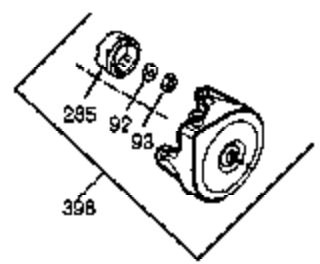

Ref #	Part Number	Qty	Description
3	650820	2	Screw, 1/4-20 x 1/2"
62	650760	1	Screw, 8-32 x 3/8"
63	28545	1	Grommet
64	30063	1	Screw, Torx T-30, 1/4-20 x 1/2"
92	650880	1	Lock Washer
93	650881	1	Flywheel Nut
110	35253	1	Ground Wire
110A	35285	1	Ground Wire
182	650517	2	Screw, 1/4-20 x 27/32"
285	35985	1	Starter Cup
286	35446	1	Starter Screen
290	30962	1	Fuel Line
291	29774	1	Fuel Line
292	26460	4	Fuel Line Clamp
314	650873	1	Screw, 1/4-20 x 3/4"
315	611111	1	Alternator Coil (18 Watt) (Incl. 323)
323	611118	1	Terminal
361	30063	2	Screw, Torx T-30, 1/4-20 x 1/2"
370E	35703	1	Control Decal
370D	34414	1	Warning Decal
380	632536	1	Carburetor (Incl. 184)
396	33329D	1	Electric Starter Motor Kit (120 Volt)