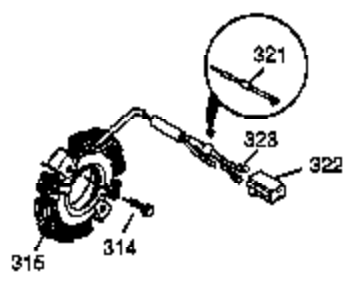

Ref #	Part Number	Qty	Description
3	650820	2	Screw, 1/4-20 x 1/2"
62	650760	1	Screw, 8-32 x 3/8"
63	28545	1	Grommet
92	650880	1	Lock Washer
93	650881	1	Flywheel Nut
110	35253	1	Ground Wire
110A	35285	1	Ground Wire
129	650746	2	Screw, 5/16-18 x 1-3/8"
182	650517	2	Screw, 1/4-20 x 27/32"
264	30063	1	Screw, Torx T-30, 1/4-20 x 1/2"
285	35985B	1	Starter Cup
286	35446	1	Starter Screen
290	30962	1	Fuel Line
291	29774	1	Fuel Line
292	26460	4	Fuel Line Clamp
314	650873	1	Screw, 1/4-20 x 3/4"
315	611111	1	Alternator Coil (18 Watt) (Incl. 323)
323	611118	1	Terminal
361	650990	2	Screw, Torx T-30, 1/4-20 x 15/32"
370E	35703	1	Control Decal
370D	34414	1	Warning Decal
380	632536	1	Carburetor (Incl. 184)