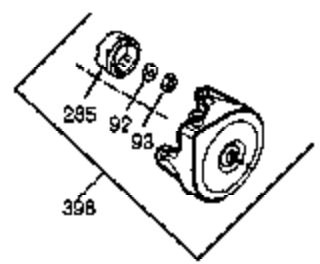

Ref #	Part Number	Qty	Description
3	650820	2	Screw, 1/4-20 x 1/2"
62	650760	1	Screw, 8-32 x 3/8"
63	28545	1	Grommet
92	650880	1	Lock Washer
93	650881	1	Flywheel Nut
110	35253	1	Ground Wire
110A	35285	1	Ground Wire
129	650746	2	Screw, 5/16-18 x 1-3/8"
182	650517	2	Screw, 1/4-20 x 27/32"
264	30063	1	Screw, Torx T-30, 1/4-20 x 1/2"
285	35985B	1	Starter Cup
286	35446	1	Starter Screen
290	30962	1	Fuel Line
291	29774	1	Fuel Line
292	26460	4	Fuel Line Clamp
314	650873	1	Screw, 1/4-20 x 3/4"
315	611111	1	Alternator Coil (18 Watt) (Incl. 323)
323	611118	1	Terminal
361	650990	2	Screw, Torx T-30, 1/4-20 x 15/32"
370E	35703	1	Control Decal
370D	34414	1	Warning Decal
380	632536	1	Carburetor (Incl. 184)