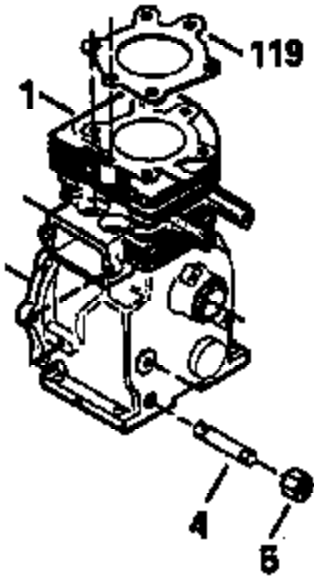

VIEW 2 of 2 ... this illustration may not depict actual equipment and is for reference only!

396

182