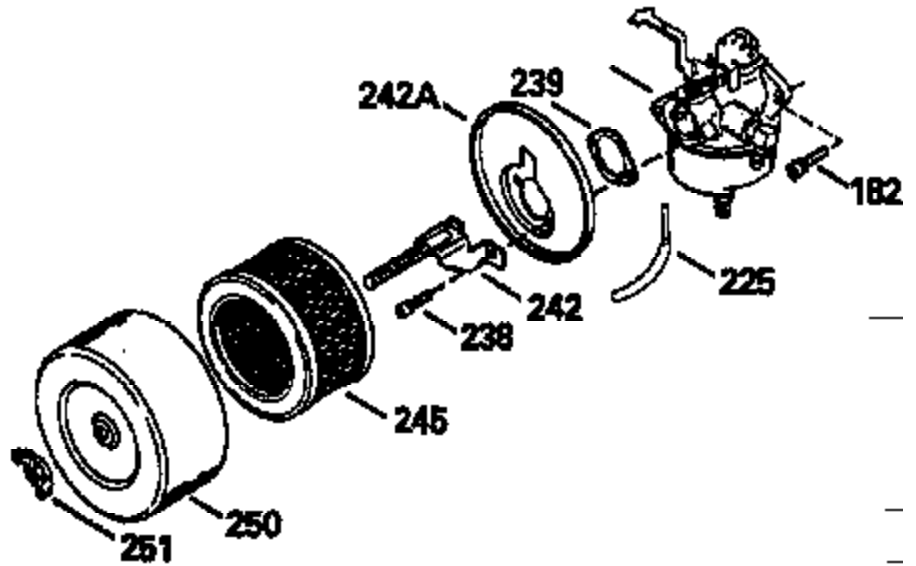

VIEW 2 of 2 ... this illustration may not depict actual equipment and is for reference only!

396

182