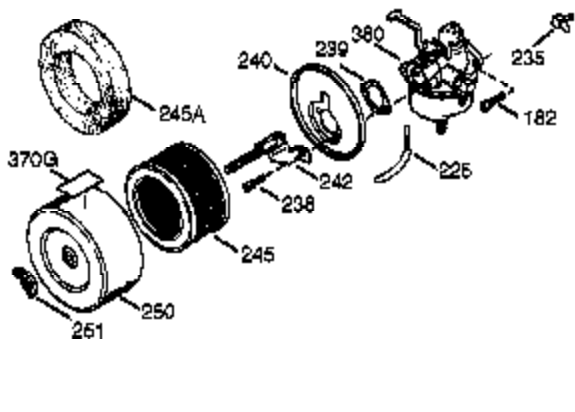

Ref #	Part Number	Qty	Description
400	35331B	1	*Gasket Set (Incl. items marked PK in notes) Incl. part #'s 27272A (1), 27896A (2), 28264 (2), 33263 (1), 33481 (4), 33484 (1), 33509 (1), 33515A (1), 33629 (2), 34410 (1), 34912 (1), 35295 (2), 35299B (1), 35306A (1), 35317 (1), 35683 (1), 35762 (2)
401	35332	1	* "O" Ring Kit (Also Incl. in 400) 28264 (2), 33481 (4), 33484 (1), 33509 (1), 34410 (1), 35295 (2), 35299B (1)
420	730226	1	SAE 5W30 4-Cycle Engine Oil (Quart)