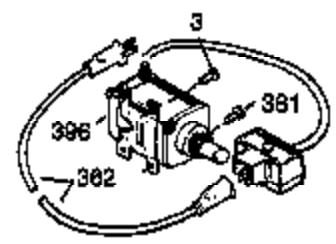

Ref #	Part Number	Qty	Description
400	35331B	1	*Gasket Set (Incl. items marked PK in notes) Incl. part #'s 27272A (1), 27896A (2), 28264 (2), 33263 (1), 33481 (4), 33484 (1), 33509 (1), 33515A (1), 33629 (2), 34410 (1), 34912 (1), 35295 (2), 35299B (1), 35306A (1), 35317 (1), 35683 (1), 35762 (2)
401	35332	1	* "O" Ring Kit (Also Incl. in 400) 28264 (2), 33481 (4), 33484 (1), 33509 (1), 34410 (1), 35295 (2), 35299B (1)
420	730226	1	SAE 5W30 4-Cycle Engine Oil (Quart)