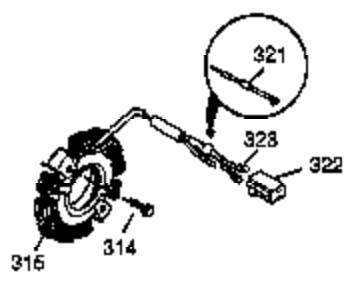

Ref #	Part Number	Qty	Description
400	35331B	1	*Gasket Set (Incl. items marked PK in notes) Incl. part #'s 27272A (1), 27896A (2), 28264 (2), 33263 (1), 33481 (4), 33484 (1), 33509 (1), 33515A (1), 33629 (2), 34410 (1), 34912 (1), 35295 (2), 35299B (1), 35306A (1), 35317 (1), 35683 (1), 35762 (2)
401	35332	1	* "O" Ring Kit (Also Incl. in 400) 28264 (2), 33481 (4), 33484 (1), 33509 (1), 34410 (1), 35295 (2), 35299B (1)
420	730226	1	SAE 5W30 4-Cycle Engine Oil (Quart)