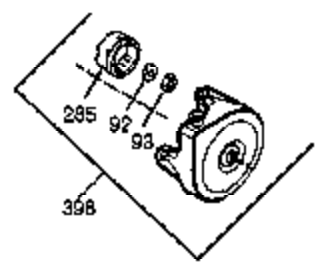

Ref #	Part Number	Qty	Description
400	35331B	1	*Gasket Set (Incl. items marked PK in notes) Incl. part #'s 27272A (1), 27896A (2), 28264 (2), 33263 (1), 33481 (4), 33484 (1), 33509 (1), 33515A (1), 33629 (2), 34410 (1), 34912 (1), 35295 (2), 35299B (1), 35306A (1), 35317 (1), 35683 (1), 35762 (2)
401	35332	1	* "O" Ring Kit (Also Incl. in 400) 28264 (2), 33481 (4), 33484 (1), 33509 (1), 34410 (1), 35295 (2), 35299B (1)
420	730226	1	SAE 5W30 4-Cycle Engine Oil (Quart)