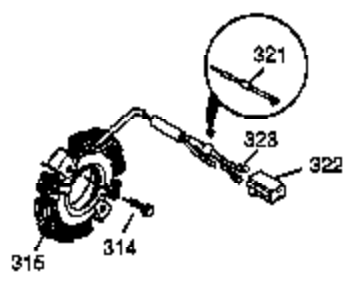

Ref #	Part Number	Qty	Description
3	650820	2	Screw, 1/4-20 x 1/2"
62	650760	1	Screw, 8-32 x 3/8"
63	28545	1	Grommet
92	650880	1	Lock Washer
93	650881	1	Flywheel Nut
110	35253	1	Ground Wire
182	650517	2	Screw, 1/4-20 x 27/32"
285	35985A	1	Starter Cup
286	35446	1	Starter Screen
290	30962	1	Fuel Line
291	29774	1	Fuel Line
292	26460	4	Fuel Line Clamp
314	650873	2	Screw, 1/4-20 x 3/4"
315	611146	1	Alternator Coil (Incl. 321,322 & 323)
321	611161	1	Diode
322	611118	1	Terminal
323	611142	1	Connector Body
370D	34414	1	Warning Decal
370E	35344	1	Control Decal
380	632536	1	Carburetor (Incl. 184)