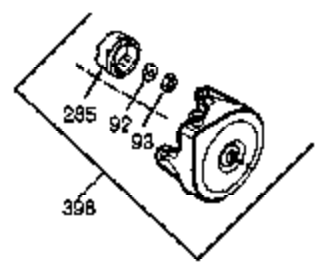

Ref #	Part Number	Qty	Description
3	650820	2	Screw, 1/4-20 x 1/2"
62	650760	1	Screw, 8-32 x 3/8"
63	28545	1	Grommet
92	650880	1	Lock Washer
93	650881	1	Flywheel Nut
110	35253	1	Ground Wire
182	650517	2	Screw, 1/4-20 x 27/32"
285	35985A	1	Starter Cup
286	35446	1	Starter Screen
290	30962	1	Fuel Line
291	29774	1	Fuel Line
292	26460	4	Fuel Line Clamp
314	650873	2	Screw, 1/4-20 x 3/4"
315	611146	1	Alternator Coil (Incl. 321,322 & 323)
321	611161	1	Diode
322	611118	1	Terminal
323	611142	1	Connector Body
370D	34414	1	Warning Decal
370E	35344	1	Control Decal
380	632536	1	Carburetor (Incl. 184)