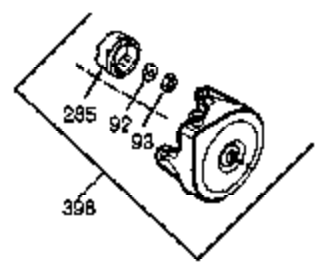

Ref #	Part Number	Qty	Description
3	650820	2	Screw, 1/4-20 x 1/2"
62	650760	1	Screw, 8-32 x 3/8"
63	28545	1	Grommet
64	30063	1	Screw, Torx T-30, 1/4-20 x 1/2"
92	650880	1	Lock Washer
93	650881	1	Flywheel Nut
110	35253	1	Ground Wire
110A	35285	1	Ground Wire
182	650517	2	Screw, 1/4-20 x 27/32"
285	35985	1	Starter Cup
286	35446	1	Starter Screen
290	30962	1	Fuel Line
292	26460	3	Fuel Line Clamp
314	650873	1	Screw, 1/4-20 x 3/4"
315	611111	1	Alternator Coil (18 Watt) (Incl. 323)
323	611118	1	Terminal
370D	34414	1	Warning Decal
370E	35344	1	Throttle Decal
380	632536	1	Carburetor (Incl. 184)
396	33329D	1	Electric Starter Motor Kit (120 Volt) (Opt.)