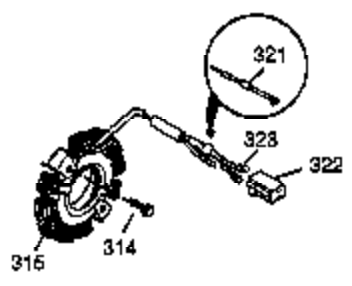

Ref #	Part Number	Qty	Description
3	650820	2	Screw, 1/4-20 x 1/2"
62	650760	1	Screw, 8-32 x 3/8"
63	28545	1	Grommet
64	30063	1	Screw, Torx T-30, 1/4-20 x 1/2"
92	650880	1	Lock Washer
93	650881	1	Flywheel Nut
110	35253	1	Ground Wire
110A	35285	1	Ground Wire
182	650517	2	Screw, 1/4-20 x 27/32"
285	35985	1	Starter Cup
286	35446	1	Starter Screen
290	30962	1	Fuel Line
292	26460	3	Fuel Line Clamp
314	650873	1	Screw, 1/4-20 x 3/4"
315	611111	1	Alternator Coil (18 Watt) (Incl. 323)
323	611118	1	Terminal
370D	34414	1	Warning Decal
370E	35344	1	Throttle Decal
380	632536	1	Carburetor (Incl. 184)
396	33329D	1	Electric Starter Motor Kit (120 Volt) (Opt.)