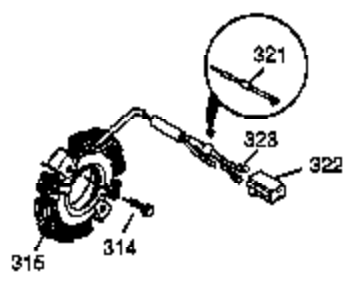

Ref #	Part Number	Qty	Description
3	650820	2	Screw, 1/4-20 x 1/2"
62	650760	1	Screw, 8-32 x 3/8"
63	28545	1	Grommet
92	650880	1	Lock Washer
93	650881	1	Flywheel Nut
110	35253	1	Ground Wire
110A	35285	1	Ground Wire (5.810")
129	650746	2	Screw, 5/16-18 x 1-3/8"
182	650517	2	Screw, 1/4-20 x 27/32"
264	30063	1	Screw, Torx T-30, 1/4-20 x 1/2"
285	35985A	1	Starter Cup
286	35446	1	Starter Screen
291	30962	1	Fuel Line
292	26460	4	Fuel Line Clamp
314	650873	1	Screw, 1/4-20 x 3/4"
315	611111	1	Alternator Coil (18 Watt) (Incl. 323)
323	611118	1	Terminal
370D	34414	1	Warning Decal
380	632536	1	Carburetor (Incl. 184)
396	33329D	1	Electric Starter Motor (Optional)