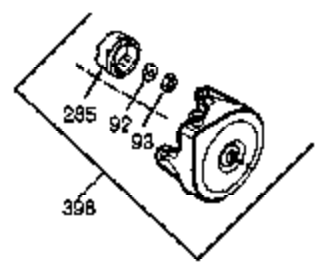

Ref #	Part Number	Qty	Description
3	650820	2	Screw, 1/4-20 x 1/2"
62	650760	1	Screw, 8-32 x 3/8"
63	28545	1	Grommet
92	650880	1	Lock Washer
93	650881	1	Flywheel Nut
110	35253	1	Ground Wire
110A	35285	1	Ground Wire (5.810")
129	650746	2	Screw, 5/16-18 x 1-3/8"
182	650517	2	Screw, 1/4-20 x 27/32"
264	30063	1	Screw, Torx T-30, 1/4-20 x 1/2"
285	35985A	1	Starter Cup
286	35446	1	Starter Screen
291	30962	1	Fuel Line
292	26460	4	Fuel Line Clamp
314	650873	1	Screw, 1/4-20 x 3/4"
315	611111	1	Alternator Coil (18 Watt) (Incl. 323)
323	611118	1	Terminal
370D	34414	1	Warning Decal
380	632536	1	Carburetor (Incl. 184)
396	33329D	1	Electric Starter Motor (Optional)