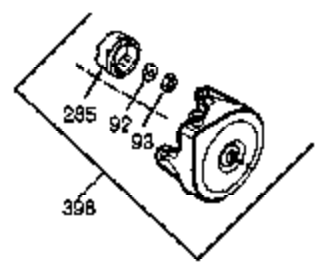

Ref #	Part Number	Qty	Description
3	650820	2	Screw, 1/4-20 x 1/2"
62	650760	1	Screw, 8-32 x 3/8"
63	28545	1	Grommet
92	650880	1	Lock Washer
93	650881	1	Flywheel Nut
110	35234	1	Ground Wire
182	650517	2	Screw, 1/4-20 x 27/32"
285	35985B	1	Starter Cup
290	30962	1	Fuel Line
291	29774	1	Fuel Line
292	26460	4	Fuel Line Clamp
314	650873	2	Screw, 1/4-20 x 3/4"
315	611104	1	Alternator Coil (3/5 Split)(Incl. 321 - 323)
321	611161	1	Diode
322	611142	1	Connector Body
323	611118	1	Terminal
361	650990	4	Screw, Torx T-30, 1/4-20 x 15/32"
370D	35703	1	Throttle Decal
380	632536	1	Carburetor (Incl. 184)