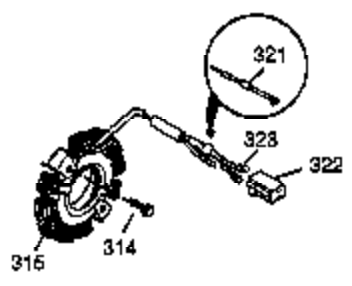

Ref #	Part Number	Qty	Description
3	650820	2	Screw, 1/4-20 x 1/2"
62	650760	1	Screw, 8-32 x 3/8"
63	28545	1	Grommet
92	650880	1	Lock Washer
93	650881	1	Flywheel Nut
110	35234	1	Ground Wire
182	650517	2	Screw, 1/4-20 x 27/32"
285	35985B	1	Starter Cup
290	30962	1	Fuel Line
291	29774	1	Fuel Line
292	26460	4	Fuel Line Clamp
314	650873	2	Screw, 1/4-20 x 3/4"
315	611104	1	Alternator Coil (3/5 Split)(Incl. 321 - 323)
321	611161	1	Diode
322	611142	1	Connector Body
323	611118	1	Terminal
361	650990	4	Screw, Torx T-30, 1/4-20 x 15/32"
370D	35703	1	Throttle Decal
380	632536	1	Carburetor (Incl. 184)