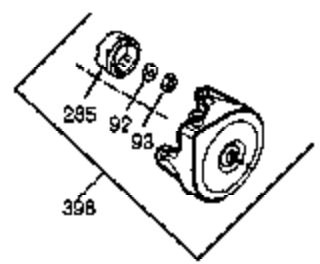

Ref #	Part Number	Qty	Description
3	650820	2	Screw, 1/4-20 x 1/2"
62	650760	1	Screw, 8-32 x 3/8"
63	28545	1	Grommet
92	650880	1	Lock Washer
93	650881	1	Flywheel Nut
110	35253	1	Ground Wire
129	650746	2	Screw, 5/16-18 x 1-3/8"
182	650517	2	Screw, 1/4-20 x 27/32"
264	30063	1	Screw, Torx T-30, 1/4-20 x 1/2"
285	35985B	1	Starter Cup
290	30962	1	Fuel Line
291	29774	1	Fuel Line
292	26460	4	Fuel Line Clamp
314	650873	1	Screw, 1/4-20 x 3/4"
315	611111	1	Alternator Coil (18 Watt) (Incl. 323)
323	611118	1	Terminal
370D	34414	1	Warning Decal
370E	35703	1	Control Decal
380	632536	1	Carburetor (Incl. 184)