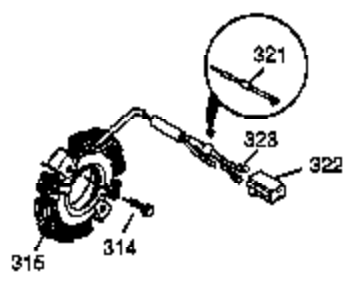

Ref #	Part Number	Qty	Description
3	650820	2	Screw, 1/4-20 x 1/2"
62	650760	1	Screw, 8-32 x 3/8"
63	28545	1	Grommet
92	650880	1	Lock Washer
93	650881	1	Flywheel Nut
110	35253	1	Ground Wire
129	650746	2	Screw, 5/16-18 x 1-3/8"
182	650517	2	Screw, 1/4-20 x 27/32"
264	30063	1	Screw, Torx T-30, 1/4-20 x 1/2"
285	35985B	1	Starter Cup
290	30962	1	Fuel Line
291	29774	1	Fuel Line
292	26460	4	Fuel Line Clamp
314	650873	1	Screw, 1/4-20 x 3/4"
315	611111	1	Alternator Coil (18 Watt) (Incl. 323)
323	611118	1	Terminal
370D	34414	1	Warning Decal
370E	35703	1	Control Decal
380	632536	1	Carburetor (Incl. 184)